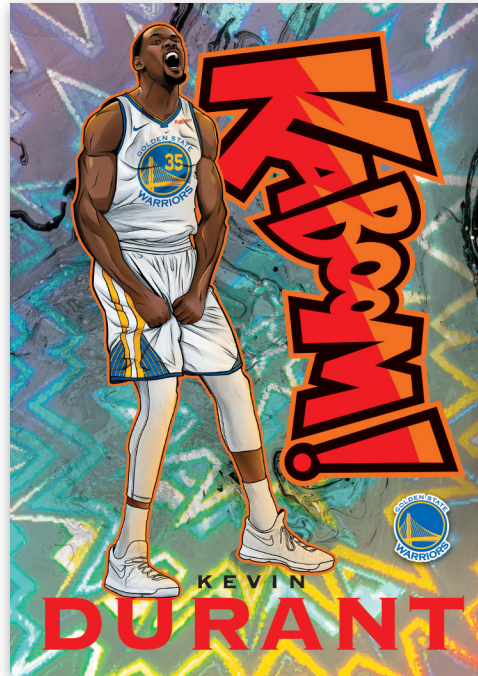

Look for Super Prime variations of the returning Rookie Jersey Autographs insert!

ROOKIE JERSEYS TAGS

Find Prime and Tag material from both rookies and veterans alike!

CROWN AUTOGRAPHS GOLD

Pull autographs of the stars of the NBA in this iconic autograph set!

PACIFIC MARQUEE

Step right up to this rare insert that highlights the NBA's box office stars!

KABOOM!

Find the spectacular Kaboom! insert that features 25 of the biggest names in the NBA!

POWER IN THE PAINT