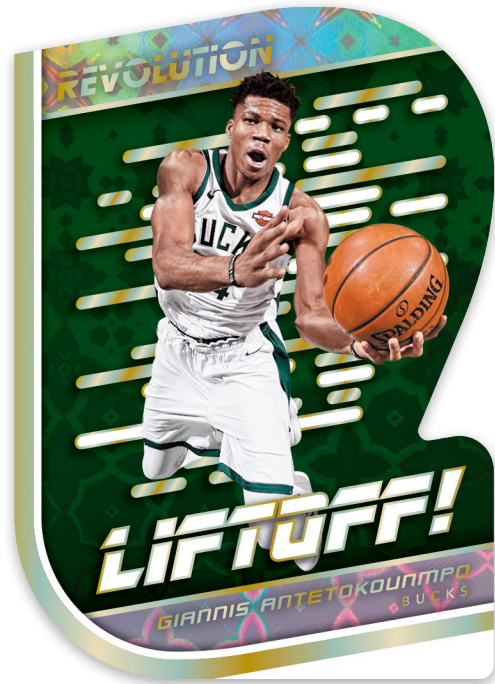

PANINI

BASE

BASE LAVA

BASE GALACTIC

Revolution brings some of the brightest and most unique cards to the hobby table, combining foil accents with unique holographic card stocks. Keep your eyes open for the elusive Galactic versions!

ROOKIE AUTOGRAPHS

ROOKIE AUTOGRAPHS INFINITE

ROOKIE AUTOGRAPHS KALEIDO

Find on-card rookies from the top of the 2018 NBA Draft Class along with Infinite versions #’d/25 and Kaleido versions numbered one-of-one!

- **5 CARDS** PER PACK
- **8 PACKS** PER BOX
- **8 BOXES** PER INNER CASE
- **2 COUNT INNERS** PER CASE

BOX BREAK

FOUR ROOKIES

FOUR INSERTS

EIGHT PARALLELS

SELLING POINTS

- Look for super short-printed Galactic versions of the Base, Rookies, and all Insert sets!
- Find six on-card autographs per case, on average! This top-tier autograph checklist includes current, retired, and rookies: Stephen Curry, Kevin Durant, Kyrie Irving, Charles Barkley, Reggie Miller, Allen Iverson, Deandre Ayton, Trae Young, and Luka Doncic!
- Revolution is one of the most unique collecting experiences of the year! Look for unique versions of every Base and Rookie card on eye-catching holo card stock, including: Cosmic #’d/100, Sunburst #’d/75, Cubic #’d/50, and Lava #’d/10.
- Collect a variety of inserts, some familiar, some brand new, in the following: Vortex, Rookie Revolution, Shock Wave, Supernova, and Liftoff! Each has the following variations: Impact, Cubic #’d/50, and Galactic.