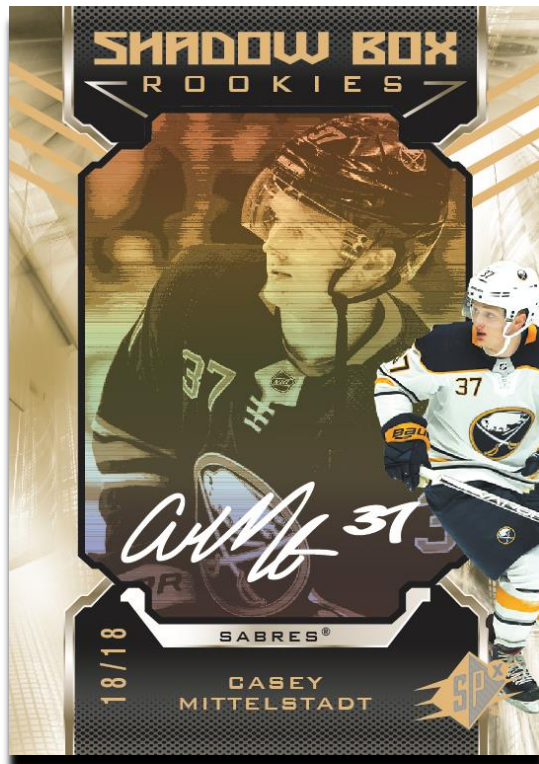

HOBBY CONFIGURATION:

- ◇ 1 card per pack
- ◇ 4 packs per box

GOLD SPECTRUM VARIATION

(#d to 18)

PRODUCT HIGHLIGHTS:

- SPx delivers a super-premium product at a fraction of the cost per pack.
- **SPx Shadow Box Rookie** cards return . . . featuring brilliant spectrum light fx and a clean black finish with print runs limited to 298 or less copies per card. Also look for autograph and Gold Spectrum variations !
- **UD Black Lustrous Rookies** deliver a crop of new rookies, including jersey, hard signed auto and hard signed auto-patch versions to chase!
- Look for **UD Black Obsidian Scripts** and **Obsidian Material Scripts** cards including on-card autos and premium memorabilia auto variations.

MARKS OF OBSIDIAN
(# d to 25)

PRODUCT HIGHLIGHTS (cont'd):

- Look for **Impressions**, **Superscript** and **Lasting Marks Autograph** cards featuring signatures of today's NHL superstars!
- **NEW! UD Black Marks of Obsidian** featuring gold paint pen signatures of some of the top names in the NHL from both the past and present.
- **NEW! SPxcitement Swatches** with oversized memorabilia swatches of the top rookies and stars of the game, also be on the lookout for premium memorabilia parallels.