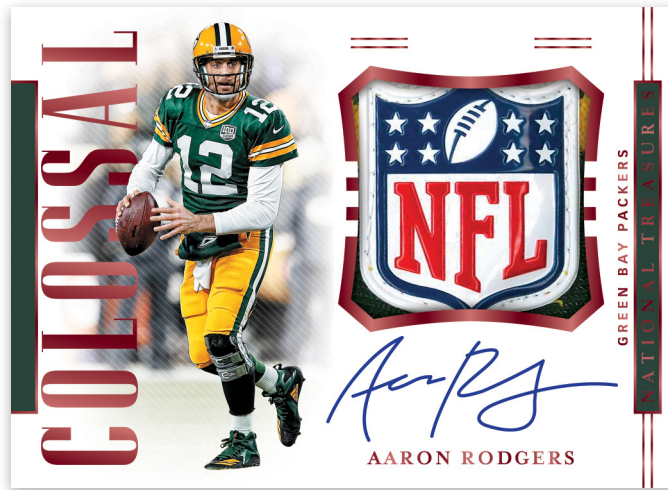

## BASE

Chase 100-card base set that includes both current and retired stars of the NFL (#'d /99) and parallel to Purple (#'d /75), Gold (#'d /49), Jersey Number Red max (#'d /99), Holo Silver (#'d /25), Gold (#'d /10), Emerald (#'d /5), and Platinum (#'d 1/1).

## TOP 100 COLLECTION

Look for the limited insert set Top 100 Collection, which showcases the top 100 players in the NFL as voted on by a panel at Panini. Find signature versions #'d/10 or less.

## ROOKIE PATCH AUTOGRAPHS

Find the true rookie card with Rookie Patch Autograph, which feature on-card autographs, oversized patches and are #'d/99 and parallel to: Green Jersey Number (max #'d /99), Holo Silver (#'d 25), Holo Gold (#'d /10), Black (#'d /5), Red #'d (1/1), Red Brand Logo (#'d /2), Red Laundry Tag (#'d 1/1), and Platinum NFL Shield (#'d 1/1). Also look for the new Midnight parallel! (#'d/20)

## ROOKIE MATERIAL SIGNATURES RPS HOLO GOLD

Find more on-card rookie autographs with Rookie Material Signatures (max #’d /99), which parallel to Numbers Green (max #’d /99), Holo Silver (max #’d /25), Holo Gold (max #’d /10), Black (max #’d /5), Blue (#’d 1/1), NFL Shield Red (#’d 1/1), Brand Logo Red (#’d /2), and Laundry Tag (#’d 1/1).