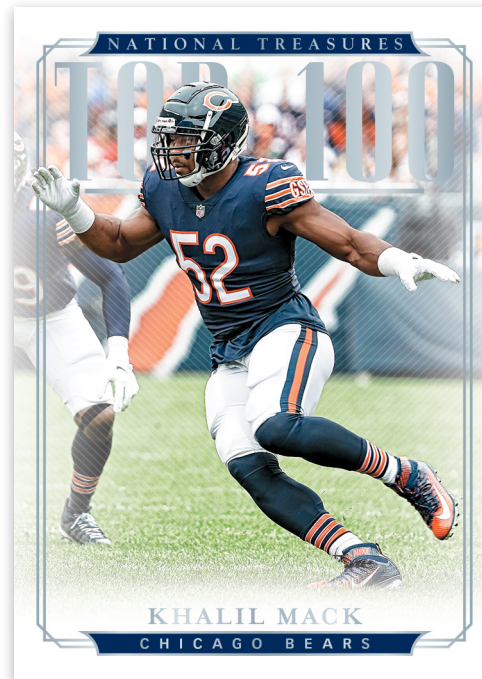

## BASE

Chase 100-card base set that includes both current and retired stars of the NFL (#'d /99) and parallel to Purple (#'d /75), Gold (#'d /49), Jersey Number Red max (#'d /99), Holo Silver (#'d /25), Gold (#'d /10), Emerald (#'d /5), and Platinum (#'d 1/1).