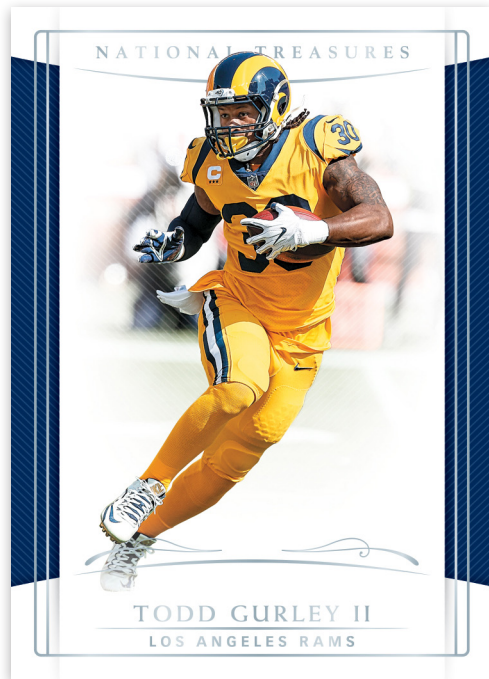

## BASE

Chase 100-card base set that includes both current and retired stars of the NFL (#'d /99) and parallel to Purple (#'d /75), Gold (#'d /49), Jersey Number Red max (#'d /99), Holo Silver (#'d /25), Gold (#'d /10), Emerald (#'d /5), and Platinum (#'d 1/1).