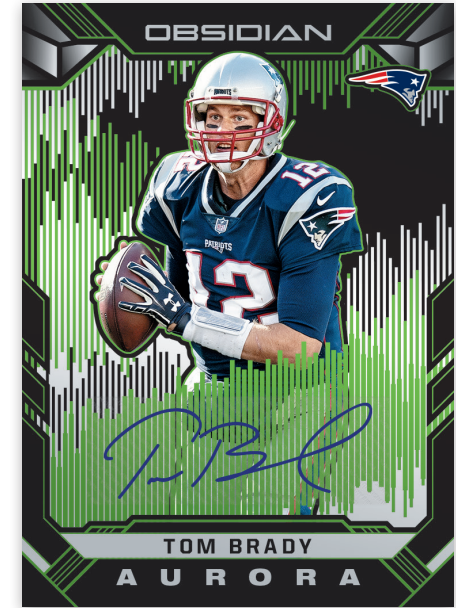

**ROOKIE JERSEY AUTOGRAPHS
ELECTRIC ETCH YELLOW**

Sequentially numbered to 100 or less,
Rookie Jersey Autographs delivers some
volcanic-sized hits!

- Rookie Jersey Autos - #’d/100 or less
- Rookie Jersey Autos Electric Etch Orange - #’d/50
- Rookie Jersey Autos Electric Etch Green - #’d/25
- Rookie Jersey Autos Electric Etch Yellow - #’d/10
- Rookie Jersey Autos Electric Etch Red - #’d/5
- Rookie Jersey Autos Electric Etch White Finite - 1/1

**ROOKIES
ELECTRIC ETCH ORANGE**

100-card Rookies set

- Rookies - #’d/100
- Rookies Electric Etch Purple - #’d/75
- Rookies Electric Etch Orange - #’d/50
- Rookies Electric Etch Green - #’d/25
- Rookies Electric Etch Yellow - #’d/10
- Rookies Electric Red - #’d/5
- Rookies Electric Etch White Finite - 1/1

LIGHTNING STRIKE ELECTRIC ETCH YELLOW

Look for a storm of veteran and retired talent in Lightning Strike.

- Lightning Strike - #’d/100 or less
- Lightning Strike Electric Etch Green - #’d/25 or less
- Lightning Strike Electric Etch Yellow - #’d/10 or less
- Lightning Strike Electric Etch Red - #’d/5 or less
- Lightning Strike Electric Etch White Finite - 1/1

ROOKIE ERUPTION ELECTRIC ETCH WHITE FINITE

This die-cut jersey insert is overflowing with the hottest rookies from the 2018 Draft Class!

- Rookie Eruption - #’d/100
- Rookie Eruption Electric Etch Orange - #’d/50
- Rookie Eruption Electric Etch Green - #’d/25
- Rookie Eruption Electric Etch Yellow - #’d/10
- Rookie Eruption Electric Etch Red - #’d/5
- Rookie Eruption Electric Etch White Finite - 1/1