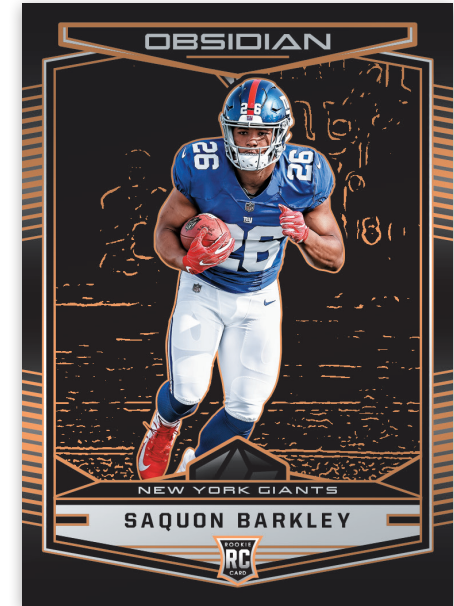

P A N I N I A M E R I C A , I N C .

**BASE
ELECTRIC ETCH PURPLE**

100-card Base set

- Base - #’d/100
- Base Electric Etch Purple - #’d/75
- Base Electric Etch Orange - #’d/50
- Base Electric Etch Green - #’d/25
- Base Electric Etch Yellow - #’d/10
- Base Electric Etch Red - #’d/5
- Base Electric Etch White Finite - 1/1

**ROOKIE JERSEY AUTOGRAPHS
ELECTRIC ETCH YELLOW**

Sequentially numbered to 100 or less,
Rookie Jersey Autographs delivers some
volcanic-sized hits!

- Rookie Jersey Autos - #’d/100 or less
- Rookie Jersey Autos Electric Etch Orange - #’d/50
- Rookie Jersey Autos Electric Etch Green - #’d/25
- Rookie Jersey Autos Electric Etch Yellow - #’d/10
- Rookie Jersey Autos Electric Etch Red - #’d/5
- Rookie Jersey Autos Electric Etch White Finite - 1/1