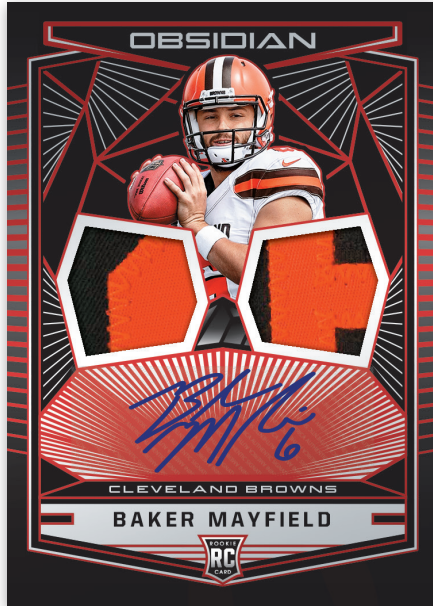

ROOKIE JERSEY INK ELECTRIC ETCH RED

Rookie Jersey Ink features two jersey pieces and a signature of the leagues top 30 rookies!

- Rookie Jersey Ink - #’d/100
- Rookie Jersey Ink Electric Etch Orange - #’d/50
- Rookie Jersey Ink Electric Etch Green - #’d/25
- Rookie Jersey Ink Electric Etch Yellow - #’d/10
- Rookie Jersey Ink Electric Etch Red - #’d/5
- Rookie Jersey Ink Electric Etch White Finite - 1/1