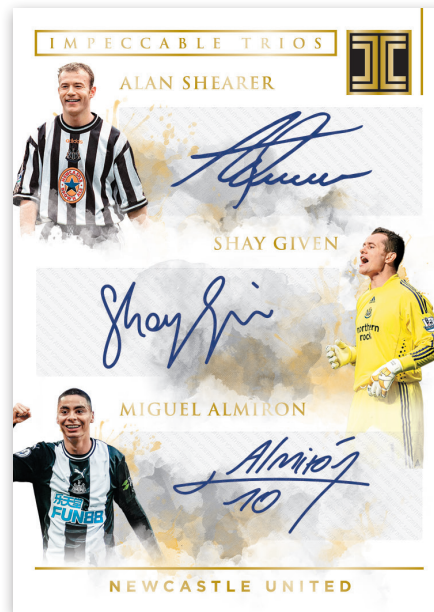

## IMPECCABLE JERSEY NUMBER AUTOGRAPHS

Look for the iconic Jersey Number autographs insert, featuring a stunning die-cut window! Each card is numbered to the player's jersey number!

## ELEGANCE ROOKIE PATCH AUTOGRAPHS GOLD

Find Patch Autographs of top young superstars such as Mason Mount in Elegance Rookie Patch Autographs!

## IMPECCABLE CLUB HISTORY AUTOGRAPHS

Every club in the Premier League has a history book filled with years of memories. This unique autograph insert showcases the club's nickname and is numbered to its year of inception!

## IMPECCABLE CHAMPION SIGNATURES

Be on the hunt for Impeccable Champion Signatures, a short-print autograph insert dedicated to superstars that hoisted the championship trophy. All autographs in this insert are #d/10!