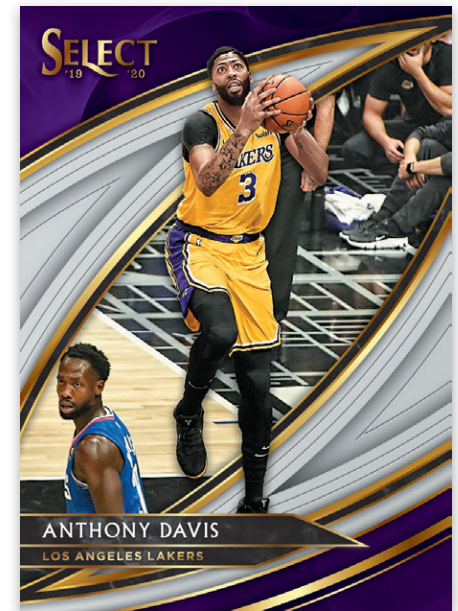

HOBBY HYBRID EXCLUSIVE

BASE SET - CONCOURSE GOLD DISCO PRIZMS

HOBBY HYBRID EXCLUSIVE

BASE SET - PREMIER LEVEL GREEN DISCO PRIZMS

HOBBY HYBRID EXCLUSIVE

BASE SET - COURTSIDE BLACK DISCO PRIZMS

The all-new Hobby Hybrid box is the only place to find Select Disco Prizms!
Look for the following tiers: Disco Prizms, Red Disco Prizms (#'d/49), Blue Disco Prizms (#'d/25),
Gold Disco Prizms (#'d/10), Green Disco Prizms (#'d/5), and Black Disco Prizms (#'d/1)!

BASE SET - CONCOURSE

BASE SET - PREMIER LEVEL

BASE SET - COURTSIDE

Collect all three tiers from the Select Base Set in Concourse, Premier, and Courtside levels! Also look for randomly inserted Silver Prizms!