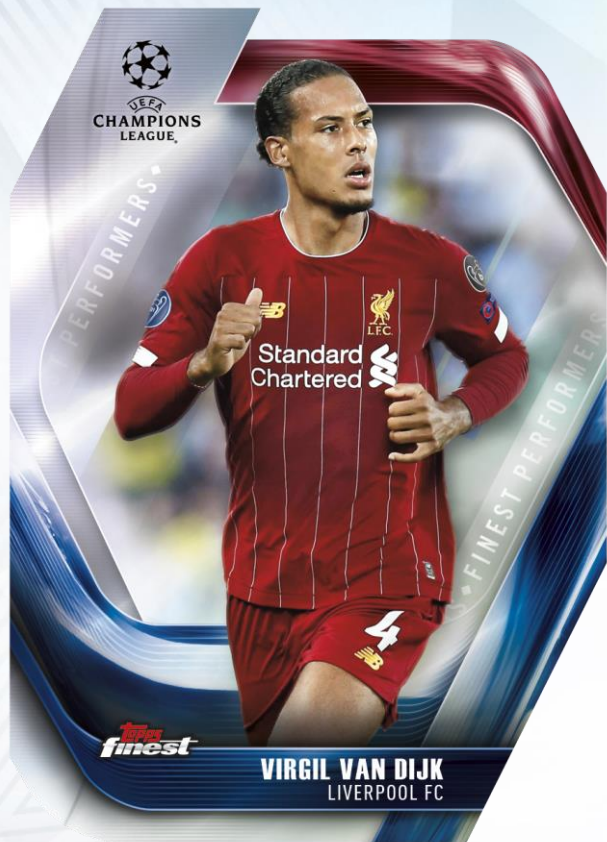

UEFA
CHAMPIONS
LEAGUE

2019

2020

NEW CONTENT