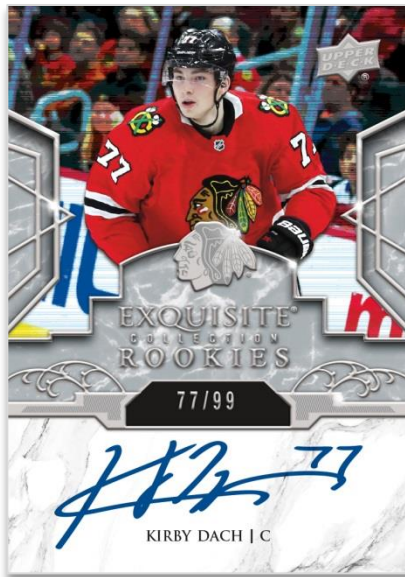

### FIRE & ICE

Fire Version

This exciting new 40-card insert is a collection of 20 top veterans, each featured on a “Fire” card and an “Ice” card! All 40 cards boast a hard-signed autograph!

All content is subject to change. Card images are solely for the purpose of design display.

### UNDER GLASS SIGNATURES

**Back by popular demand!** Our autographed shadow box insert **Under Glass Signatures** returns with an intriguing mix of retired legends, active stars and top flight rookies. Be on the lookout for the rare Red parallel.