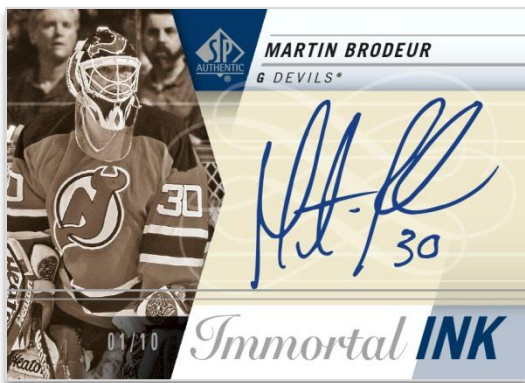

IMMORTAL INK

This special insert is brimming with chase cards! Featuring 13 Hall of Famers, including the incomparable Gordie Howe, and two guaranteed to one day join them, each card in this 15-card set is numbered to just 10!