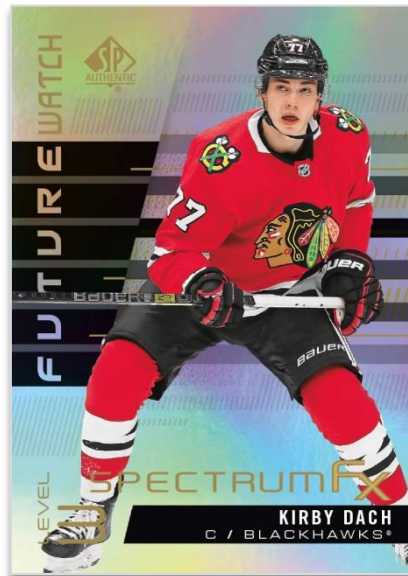

SPECTRUM FX: FUTURE WATCH

Level 3

This heralded insert consists of 100 cards on stunning Spectrum Light FX.

CONFIGURATION

5 Cards per Pack
18 Packs per Box

BOX BREAK

(on average)

6 Total

Authentic Moments Cards
SP Essentials Cards
Authentic Winners Cards

5

Upper Deck Update Cards (Regular, Young Guns and/or All-Star Highlights)

3

Base Set: Limited Red Parallel Cards

At Least 2...

Autograph Cards, Including 1 Future Watch Rookie Card

At Least 1...

Spectrum FX Card