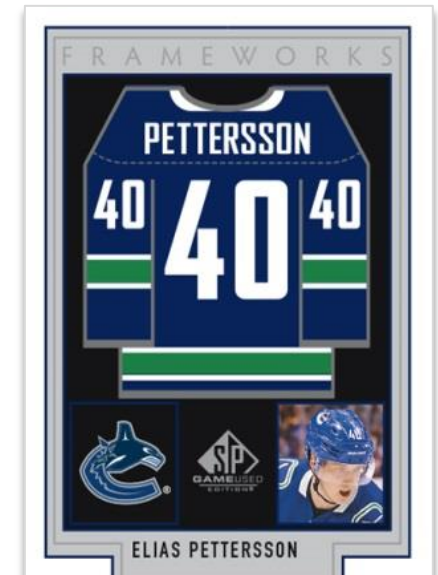

GAME-USED PUCKS

2019 NHL Winter Classic

This is a 31-card set featuring only players and pucks that touched the ice at one of six marquee NHL® events, including the annual Winter Classic.

NET CORD

2019 Stanley Cup Finals (GM 7)

Grab history with this compelling set of cards boasting actual net cord from four different NHL® events, including Game 7 of the thrilling 2019 Stanley Cup Final!

FRAMEWORKS

A 30-card set featuring a unique display of large jersey swatches from today's top stars and yesterday's greats!