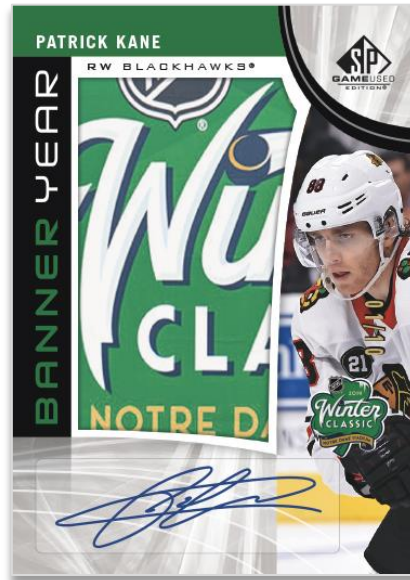

GAME-USED PUCKS

2019 NHL Winter Classic

This is a 31-card set featuring only players and pucks that touched the ice at one of six marquee NHL® events, including the annual Winter Classic.

NET CORD

2019 Stanley Cup Finals (GM 7)

Grab history with this compelling set of cards boasting actual net cord from four different NHL® events, including Game 7 of the thrilling 2019 Stanley Cup Final!

FRAMEWORKS

A 30-card set featuring a unique display of large jersey swatches from today's top stars and yesterday's greats!

LETTERMAN CARDS

Draft Day Marks

Look for a new wave of Draft Day Marks cards! This set is dominated by rookies, including some of the young stars selected in the 2019 NHL® Entry Draft. The veterans are numbered to 10 while the rookies are numbered to 35, per letter.

TONIGHT'S LINEUP

Each card is a true one-of-a-kind featuring a portion of an official NHL® lineup card. Grab a unique piece of history!

BANNER YEAR

2019 Winter Classic – Auto Parallel

The popular Banner Year insert boasts swatches that come from the actual banners hung by the NHL® at multiple events. Be on the lookout for an autograph parallel of each event!