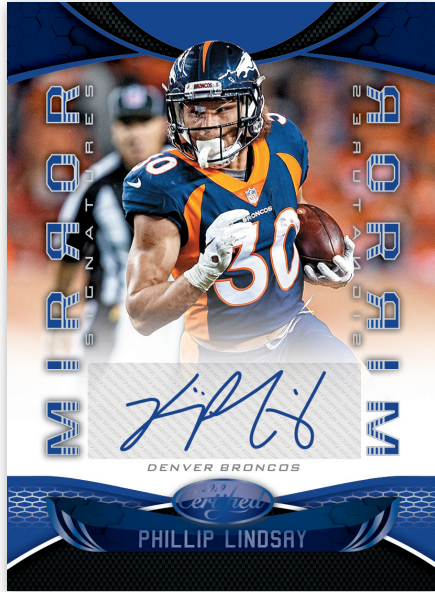

FRESHMAN FABRIC MIRROR GREEN SIGNATURES

- Look for one Freshman Fabric Mirror Signatures per box, on average with team logos, nameplates, and one-of-one NFL shields from the 2019 rookie class!
- Freshman Fabric Mirror Signatures - max #’d/499
 - Freshman Fabric Mirror Orange Signatures - max #’d/299
 - Freshman Fabric Mirror Red Signatures - max #’d/199
 - Freshman Fabric Mirror Blue Signatures - max #’d/99
 - Freshman Fabric Mirror Teal Signatures - #’d/35
 - Freshman Fabric Mirror Gold Signatures - #’d/25
 - Freshman Fabric Mirror Purple Signatures - #’d/10
 - Freshman Fabric Mirror Green Signatures - #’d/5
 - Freshman Fabric Mirror Black Signatures - one-of-one

New for 2019 these micro-etched rookie autographs are all #’d/25 or less!

Rookie Signatures Mirror Etch - #’d/25

Rookie Signatures Mirror Gold Etch - #’d/10

Rookie Signatures Mirror Purple Etch - #’d/5

Rookie Signatures Mirror Green Etch - #’d/3

Rookie Signatures Mirror Black Etch - one-of-one

MIRROR SIGNATURES BLUE

With a deep 100-card checklist, this autograph set will have a player to collect for everyone!

- Mirror Signatures - max #’d/99
- Mirror Signatures Red - max #’d/75
- Mirror Signatures Blue - max #’d/50
- Mirror Signatures Teal - max #’d/35
- Mirror Signatures Gold - max #’d/25
- Mirror Signatures Purple - max #’d/10
- Mirror Signatures Green - max #’d/5
- Mirror Signatures Black - one-of-one