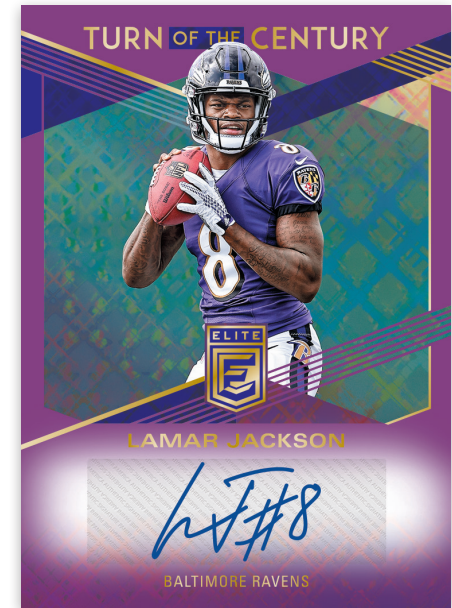

TURN OF THE CENTURY AUTOGRAPHS PURPLE

Turn of the Century Autographs features the first autographs of the 2019 NFL Rookies in their pro uniforms!

- Turn of the Century Autographs - max #’d/199
- Turn of the Century Autographs Red - max #’d/99
- Turn of the Century Autographs Purple - max #’d/49
- Turn of the Century Autographs Orange - max #’d/25
- Turn of the Century Autographs Blue - max #’d/10
- Turn of the Century Autographs Gold - max #’d/5
- Turn of the Century Autographs Black - one-of-one