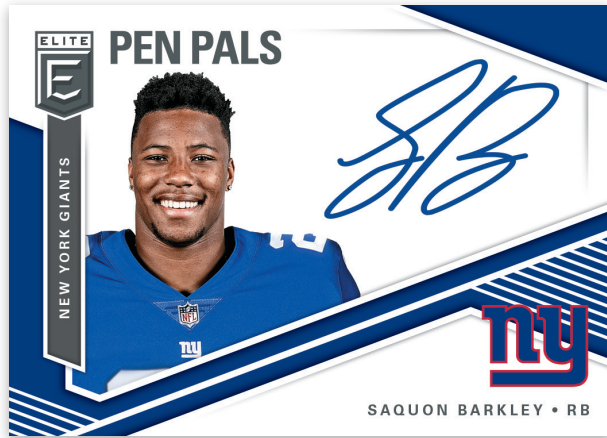

Status - max #’d/99, Aspirations Die Cut - #’d/24

Status Die Cut - #’d/24, Red - #’d/299

Purple - #’d/99, Orange - #’d/49, Blue - #’d/10

Black - one-of-one

**PASSING THE TORCH SIGNATURES DOUBLES**

Passing the Torch Signatures Doubles highlights some of the greatest players ever paired with a rising super star for a combination that is sure to captivate.

Passing the Torch Signatures Doubles - max #’d/25

Passing the Torch Signatures Doubles Black - one-of-one

**PEN PALS**

Pen Pals features bold on-card autographs of the top rookies from the 2019 NFL Draft with black, blue, green, and red ink variations.