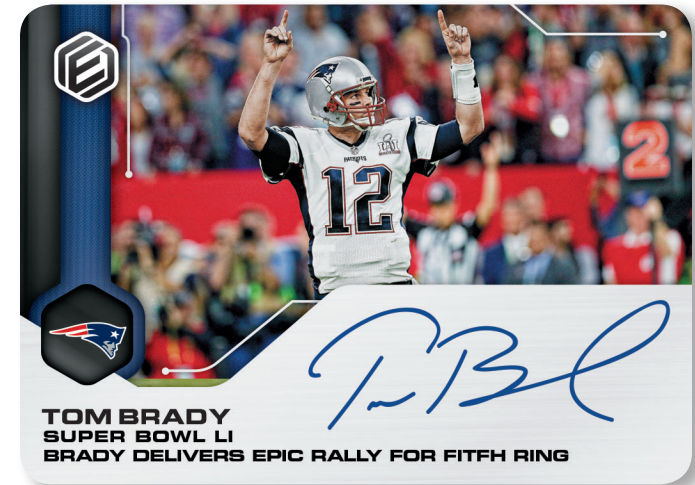

BASE METAL

Chase Metal base cards of the top players in the NFL. These cards feature a unique design and colorful photography. They are sure to be a hit.

Base Metal - max #’d/75

Base Gold - max #’d/25

Base Cobalt - max #’d/10

Base Platinum - one-of-one

ROOKIES COBALT

New for 2019, Rookies Metal features the top rookies on metal substrate.

Rookies Metal - max #’d/75

Rookies Gold - max #’d/25

Rookies Cobalt - max #’d/10

Rookies Platinum - one-of-one

METTLE MOMENTS SIGNATURES

Signature moments in NFL history are captured on metal with on-card autographs that will stand the test of time.

Mettle Moments Signatures - max #’d/49

STEEL SIGNATURES

Steel Signatures features metal cards with bold on-card autographs of the best current and retired players the NFL has to offer.

ROOKIE NEON MATERIAL SIGNS SHIELDS

Rookie Neon Signs displays signatures on acetate pieces from the top 2019 rookies. Look for rare material versions!

- Rookie Neon Signs Orange - max #'d/199
- Rookie Neon Signs Blue - max #'d/125
- Rookie Neon Signs Red - max #'d/50
- Rookie Neon Signs Purple - max #'d/25
- Rookie Neon Signs Yellow - one-of-one
- Rookie Neon Material Signs Standard - max #'d/25
- Rookie Neon Material Signs Prime - max #'d/15
- Rookie Neon Material Signs Shield - one-of-one