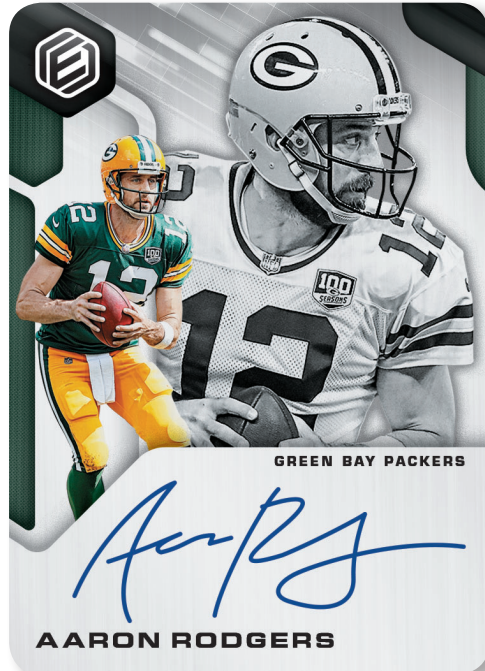

BASE METAL

Chase Metal base cards of the top players in the NFL. These cards feature a unique design and colorful photography. They are sure to be a hit.

Base Metal - max #’d/75

Base Gold - max #’d/25

Base Cobalt - max #’d/10

Base Platinum - one-of-one

ROOKIES COBALT

New for 2019, Rookies Metal features the top rookies on metal substrate.

Rookies Metal - max #’d/75

Rookies Gold - max #’d/25

Rookies Cobalt - max #’d/10

Rookies Platinum - one-of-one

METTLE MOMENTS SIGNATURES

Signature moments in NFL history are captured on metal with on-card autographs that will stand the test of time.

Mettle Moments Signatures - max #’d/49

STEEL SIGNATURES

Steel Signatures features metal cards with bold on-card autographs of the best current and retired players the NFL has to offer.