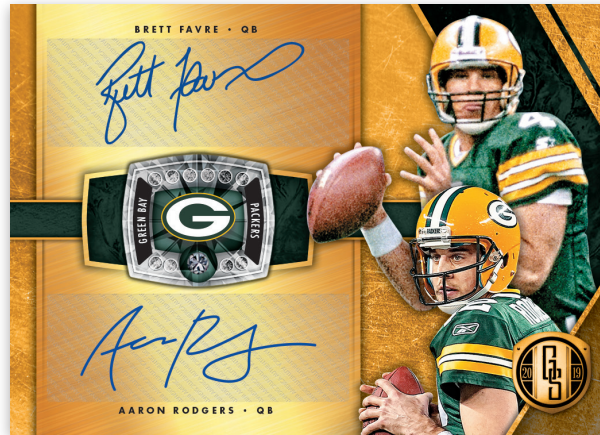

SUPER BOWL DIAMOND SIGNATURES DUALS

Find the Super Bowl Diamond Signatures Duals, which showcase two autographs of Super Bowl Champions with an embedded diamond.