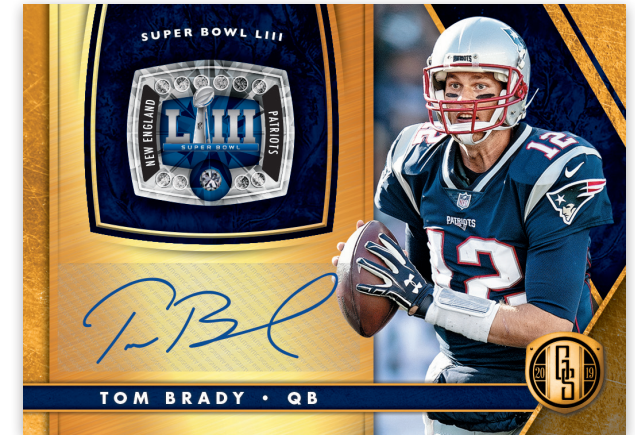

SUPER BOWL DIAMOND SIGNATURES

Super Bowl Diamond Signatures features a real diamond embedded in the card with an autograph from a Super Bowl Champion. Cards are max numbered to only 5 copies.