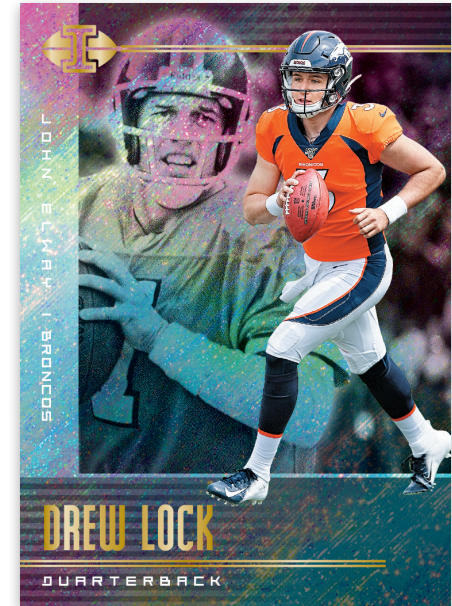

## BASE

Find a 100-card base set, featuring veterans and new rookies.

- Trophy Collection Gold - #/d/399
- Trophy Collection Blue - #/d/229
- Trophy Collection Green - #/d/99
- Trophy Collection Pink - #/d/75
- Trophy Collection Red - #/d/50
- Trophy Collection Black - #/d/25
- Trophy Collection Purple - #/d/1

## FIRST IMPRESSIONS MEMORABILIA AUTOGRAPHS PURPLE

2019 NFL Rookies make their First Impression on Illusions in this RPA.

- First Impressions Autograph Memorabilia - max #/d/299
- First Impressions Autograph Memorabilia Blue - max #/d/99
- First Impressions Autograph Memorabilia Red - max #/d/50
- First Impressions Autograph Memorabilia Black - #/d/25
- First Impressions Autograph Memorabilia Bronze - #/d/10
- First Impressions Autograph Memorabilia Purple - #/d/1