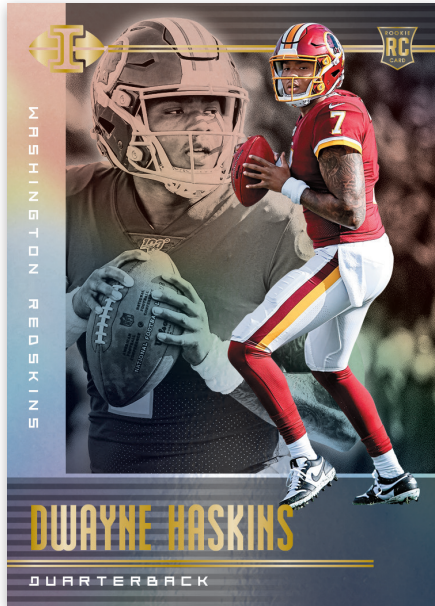

## BASE

Find a 100-card base set, featuring veterans and new rookies.

- Trophy Collection Gold - #/d/399
- Trophy Collection Blue - #/d/229
- Trophy Collection Green - #/d/99
- Trophy Collection Pink - #/d/75
- Trophy Collection Red - #/d/50
- Trophy Collection Black - #/d/25
- Trophy Collection Purple - #/d/1