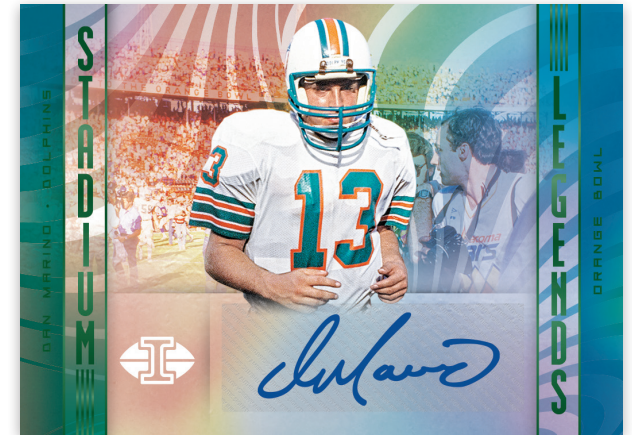

STADIUM LEGENDS GREEN

Find the all-new Stadium Legends autograph set that showcases players who made history at their home stadiums!

- Stadium Legends - max #’d/99
- Stadium Legends Green - max #’d/50
- Stadium Legends Red - max #’d/35
- Stadium Legends Black - max #’d/25
- Stadium Legends Bronze - max #’d/10
- Stadium Legends Purple - #’d/1