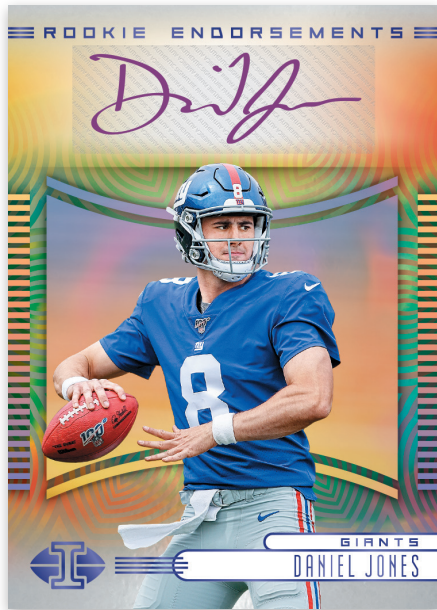

ROOKIE ENDORSEMENTS PURPLE

Every box of Illusions delivers one card encased in a one touch! Look for Rookie Endorsements, signed with different ink colors for each parallel!

- Rookie Endorsements - max #’d/150
- Rookie Endorsements Blue - max #’d/99
- Rookie Endorsements Red - max #’d/50
- Rookie Endorsements Green - #’d/10
- Rookie Endorsements Purple - #’d/1