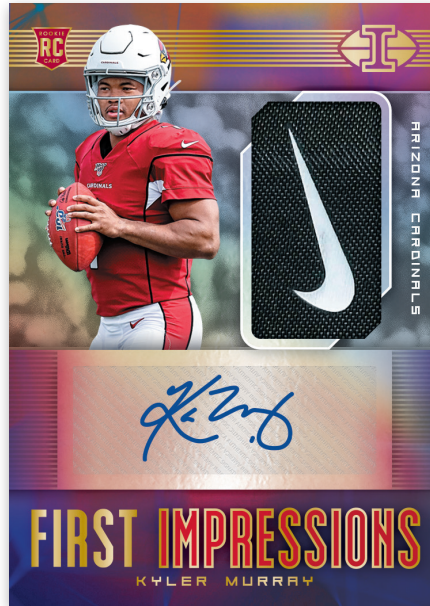

## BASE

Find a 100-card base set, featuring veterans and new rookies.

- Trophy Collection Gold - #/d/399
- Trophy Collection Blue - #/d/229
- Trophy Collection Green - #/d/99
- Trophy Collection Pink - #/d/75
- Trophy Collection Red - #/d/50
- Trophy Collection Black - #/d/25
- Trophy Collection Purple - #/d/1