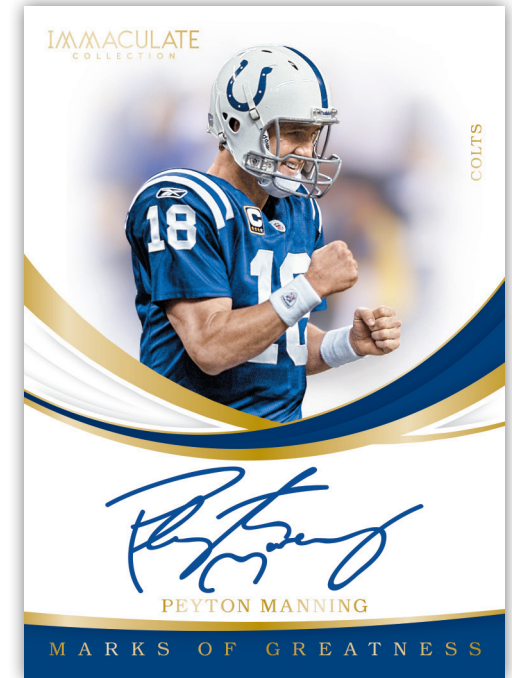

ROOKIE PATCH AUTOGRAPHS NFL SHIELD

Look for hard signed Rookie Patch Autographs from all the top players poised to take the NFL by storm, these are #’d to only 99 and parallel to Gold (max #’d /25), Platinum Tag (#’d 1/1), and NFL Shield (#’d 1/1).

PREMIUM PATCH ROOKIE AUTOGRAPHS

Find oversized on-card patch autographs cards in Premium Patch Rookie Autographs (max #’d /99), these parallel to Gold (#’d 25), Logo (#’d 1/1) and NFL Shields (#’d 1/1).

IMMACULATE MARKS OF GREATNESS

Hunt for on-card autographs from the greatest players in NFL history in Mark of Greatness which is max #’d to only 25 copies!

IMMACULATE PLAYERS COLLECTION AUTOGRAPHS

Printed on acetate look for hard signed multi-memorabilia cards in Immaculate Player Collection Autographs, these are max #'d to /99 and parallel to Gold (max #'d /5) and Tag (#'d 1/1).

BOX BREAK

PULL 5 AUTOGRAPHS
OR MEMORABILIA CARDS
& 1 BASE OR PARALLEL PER BOX!

SELLING POINTS

- Look for on-card autographs of all the top rookies and legends the NFL as to offer. Find some of the first on-card patch autographs of Kyler Murray, Daniel Jones, Dwayne Haskins, Marquise Brown and many more!
- Pull on-card signed memorabilia cards in Rookie Patch Autographs, Premium Patch Rookie Autographs, Immaculate Players Collection Autographs, Immaculate Number Rookie Patch Autographs and more!
- Look for oversized memorabilia cards, which include Team Logos, Brand Logos, Laundry Tags, NFL Shields and more!
- New on-card signed inserts include Pro Bowl Signatures, Marks of Greatness and Draft Class Signatures. Also new in 2019 look for Eye Black triples which feature some of the top trios in the NFL.
- Chase a new memorabilia insert with Immaculate Monuments, which features a Mount Rushmore-esque design with a players list that only includes the best of the best!