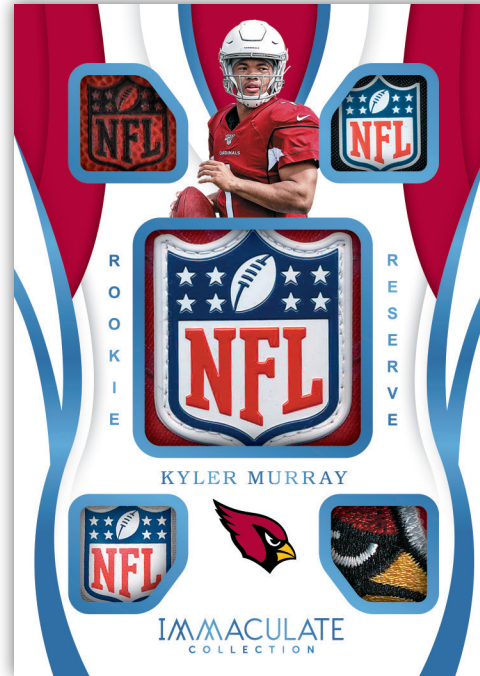

ROOKIE PATCH AUTOGRAPHS NFL SHIELD

Look for hard signed Rookie Patch Autographs from all the top players poised to take the NFL by storm, these are #’d to only 99 and parallel to Gold (max #’d /25), Platinum Tag (#’d 1/1), and NFL Shield (#’d 1/1).

IMMACULATE MARKS OF GREATNESS

Hunt for on-card autographs from the greatest players in NFL history in Mark of Greatness which is max #’d to only 25 copies!

IMMACULATE PLAYERS COLLECTION AUTOGRAPHS

Printed on acetate look for hard signed multi-memorabilia cards in Immaculate Player Collection Autographs, these are max #'d to /99 and parallel to Gold (max #'d /5) and Tag (#'d 1/1).

IMMACULATE DUAL NFL SHIELDS

Hunt some of the most-collectible combinations in the NFL with Immaculate Dual NFL Shields (#'d 1/1).

IMMACULATE EYE BLACK TRIPLES

New to 2019 Immaculate find Eye Black Triples, which features 3 autographs on eye black pieces and includes some of the best players in NFL History!

SNEAK PEEK

Find oversized memorabilia pieces from the gloves, helmets, jerseys, and cleats worn by the players at the Rookie Photo shoot and max numbered to 25!

ROOKIE RESERVE NFL SHIELDS

New in 2019 look for Rookie Reserve memorabilia cards, which feature 5 unique pieces of memorabilia, including one oversized swatch, these are max #'d to 25 and parallel to Brand Logo (#'d 1/1) and NFL Shield (#'d 1/1).