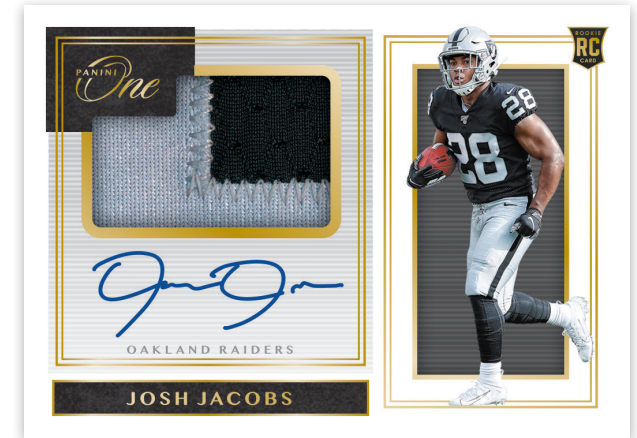

**ROOKIE PATCH AUTOGRAPHS RED**

Featuring a custom embossed card stock, on-card autograph and oversized patches, these rookie patch autographs will be a prize for all collectors!

**ROOKIE QUAD PATCH AUTOGRAPHS PLATINUM**

Featuring the top rookies of 2019, Rookie Quad Patch Autographs is a truly unique RPA featuring 4 prime or super prime patches.

**PREMIUM ROOKIE PATCH AUTOGRAPH GOLD**

Premium Rookie Patch Autographs features the top NFL rookies on a beautiful acetate stock, making a instant impact for collectors.

**AUTOGRAPHS PLATINUM**

This shadowbox autographed set includes top veteran and legendary players like: Adrian Peterson, Carson Wentz, Jerry Rice and Ray Lewis.

**MATCHLESS**

Matchless brings together transcendent players from both past and present in this classic on-card autograph. Players such as Patrick Mahomes II, Drew Brees, Earl Campbell, Barry Sanders and many more!!

**DUAL PATCH AUTOGRAPHS BLUE**

Designed with signatures framed perfectly between two patches, our Dual Patch Autographs feature signatures from stars such as: Aaron Rodgers, Calvin Johnson, Ezekiel Elliott, and Patrick Mahomes II And More!