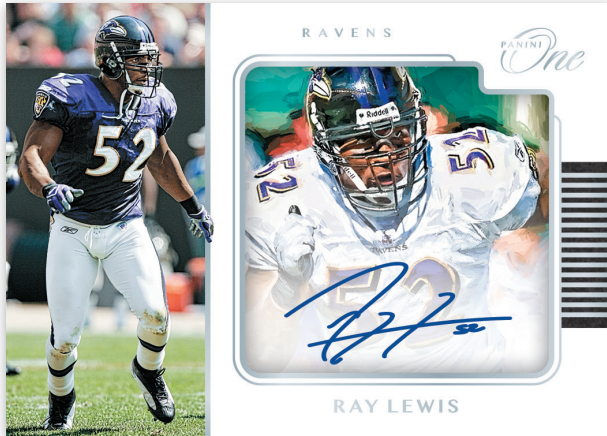

**ROOKIE PATCH AUTOGRAPHS RED**

Featuring a custom embossed card stock, on-card autograph and oversized patches, these rookie patch autographs will be a prize for all collectors!

**ROOKIE QUAD PATCH AUTOGRAPHS PLATINUM**

Featuring the top rookies of 2019, Rookie Quad Patch Autographs is a truly unique RPA featuring 4 prime or super prime patches.

**PREMIUM ROOKIE PATCH AUTOGRAPH GOLD**

Premium Rookie Patch Autographs features the top NFL rookies on a beautiful acetate stock, making a instant impact for collectors.

**AUTOGRAPHS PLATINUM**

This shadowbox autographed set includes top veteran and legendary players like: Adrian Peterson, Carson Wentz, Jerry Rice and Ray Lewis.

**MATCHLESS**

Matchless brings together transcendent players from both past and present in this classic on-card autograph. Players such as Patrick Mahomes II, Drew Brees, Earl Campbell, Barry Sanders and many more!!

**DUAL PATCH AUTOGRAPHS BLUE**

Designed with signatures framed perfectly between two patches, our Dual Patch Autographs feature signatures from stars such as: Aaron Rodgers, Calvin Johnson, Ezekiel Elliott, and Patrick Mahomes II And More!