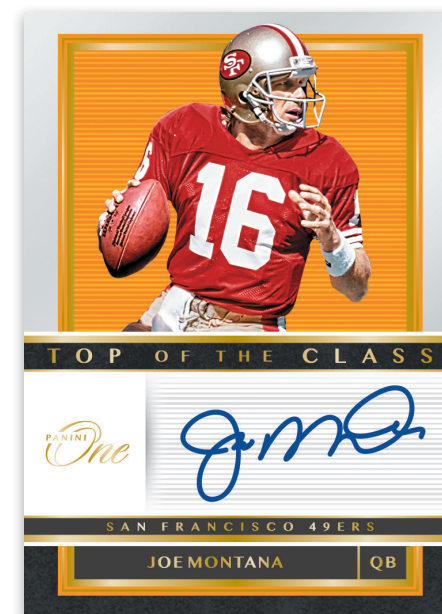

TOP OF THE CLASS

Featuring a micro-etch design, Top of the Class brings the best talent throughout the years of the NFL to a One-of-One on-card autograph, perfect for all fans!