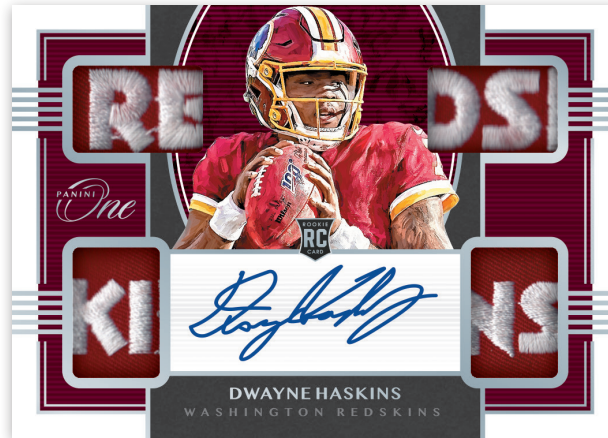

**ROOKIE PATCH AUTOGRAPHS RED**

Featuring a custom embossed card stock, on-card autograph and oversized patches, these rookie patch autographs will be a prize for all collectors!

**ROOKIE QUAD PATCH AUTOGRAPHS PLATINUM**

Featuring the top rookies of 2019, Rookie Quad Patch Autographs is a truly unique RPA featuring 4 prime or super prime patches.

**PREMIUM ROOKIE PATCH AUTOGRAPH GOLD**

Premium Rookie Patch Autographs features the top NFL rookies on a beautiful acetate stock, making a instant impact for collectors.

**AUTOGRAPHS PLATINUM**

This shadowbox autographed set includes top veteran and legendary players like: Adrian Peterson, Carson Wentz, Jerry Rice and Ray Lewis.

**MATCHLESS**

Matchless brings together transcendent players from both past and present in this classic on-card autograph. Players such as Patrick Mahomes II, Drew Brees, Earl Campbell, Barry Sanders and many more!!