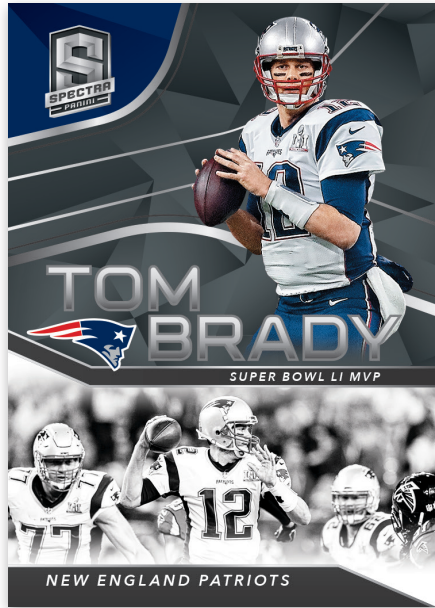

BASE PSYCHEDELIC

Chase a 150-card base checklist, which highlights all the stars of the NFL, look for the new psychedelic parallel, which is limited to only 5 copies! Base cards are limited to 99 and parallel to Neon Blue (#'d /75), Neon Blue Die Cut (#'d /40), Neon Green (#'d /35), Neon Green Die Cut (#'d /30), Neon Pink (#'d /25), Neon Pink Die Cut (#'d /20), Neon Orange (#'d /15), Neon Orange Die Cut (#'d /10), Psychedelic (#'d /5), Neon Marble (#'d /4), Nebula (#'d /2), and Gold (#'d 1/1).

ROOKIES NEBULA

Look for all the newly drafted rookies, which are max #'d /99 and parallel to Neon Blue (#'d /75), Neon Blue Die Cut (#'d /40), Neon Green (#'d /35), Neon Green Die Cut (#'d /30), Neon Pink (#'d /25), Neon Pink Die Cut (#'d /20), Neon Orange (#'d /15), Neon Orange Die Cut (#'d /10), Psychedelic (#'d /5), Neon Marble (#'d /4), Nebula (#'d /2), and Gold (#'d 1/1).

TOM BRADY TRIBUTE

Highlighting his 6 Super Bowl titles, Tom Brady Tribute showcases the amazing career of one of the greatest to ever play. Look for rare on-card autograph versions limited to a maximum of 4 copies each.