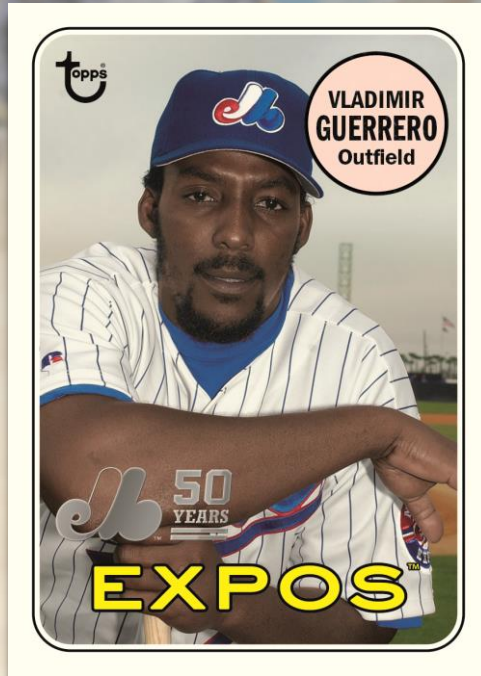

INSERT CARDS

50th Anniversary of the *Montréal Expos*™

Sport Magazine All Star

NEW! Ichiro Retrospective

Celebrating the career of Ichiro, by reprinting his line of Topps base cards.

- **Blue Foil Logo Parallel:** sequentially numbered to 150.
- **Green Foil Logo Parallel:** sequentially numbered to 99.
- **Gold Foil Logo Parallel:** sequentially numbered to 50.
- **Red Foil Logo Parallel:** sequentially numbered to 10.
- **Black Foil Logo Parallel:** Numbered 1-of-1.