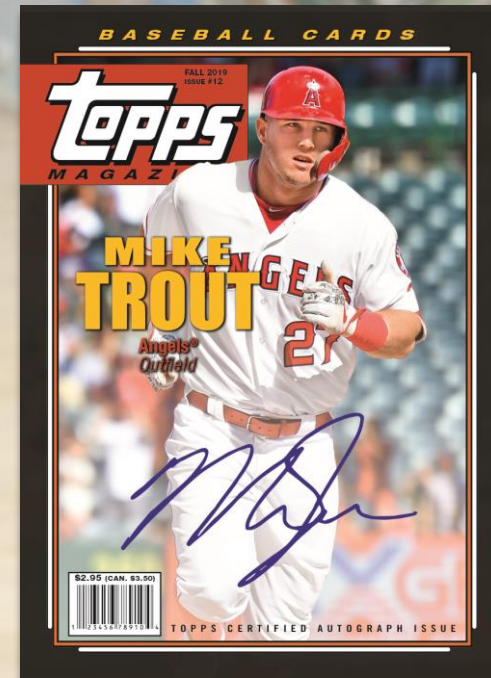

Featuring a player image using the 1993 Topps “Draft Pick” background

NEW! 1975 Mini Base Cards

Limited.

AUTOGRAPH CARDS

Ichiro Retrospective Autograph

Topps Magazine Autograph

NEW! 50th Anniversary of the *Montréal Expos*[™] Autograph Variation