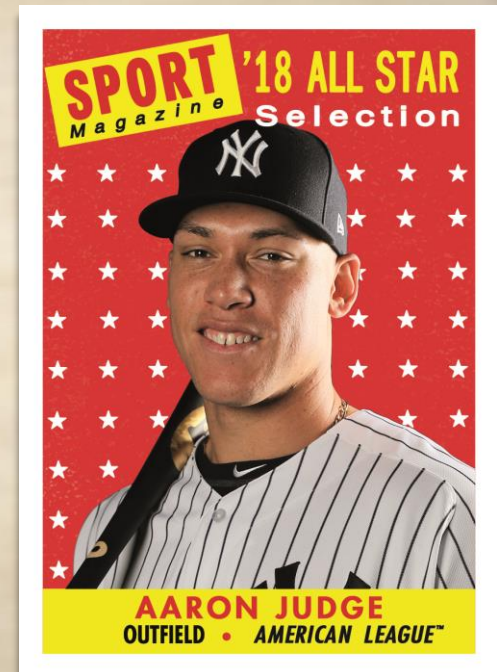

Topps Archives Baseball returns in August 2019 Celebrating the 1958, 1975, and 1993 Topps designs!

Ichiro Retrospective Autograph

1958 Topps Fan Favorites Autograph

Sport Magazine All-Star

**EACH HOBBY BOX OF 2019 TOPPS ARCHIVES DELIVERS 2 AUTOGRAPHS,
WITH EACH CASE DELIVERING ONE 1994 TOPPS MAGAZINE AUTOGRAPH CARD!**