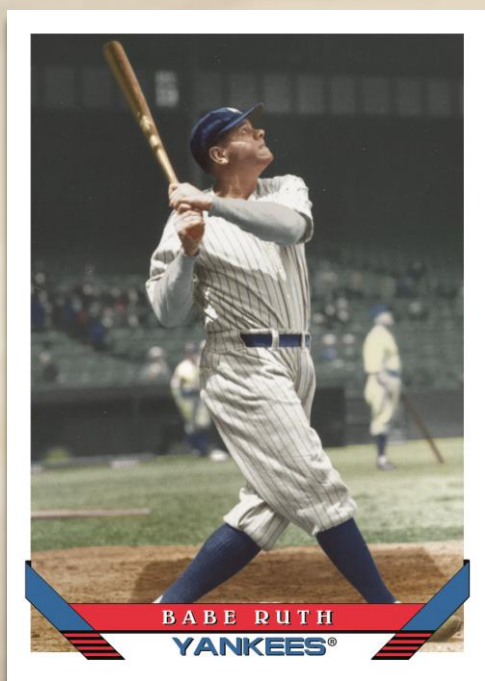

2019 Topps Archives will celebrate Topps' 1958, 1975, and 1993 designs across a 300-card base set. Look for a limited number of unannounced card variations.

1993 Topps Base