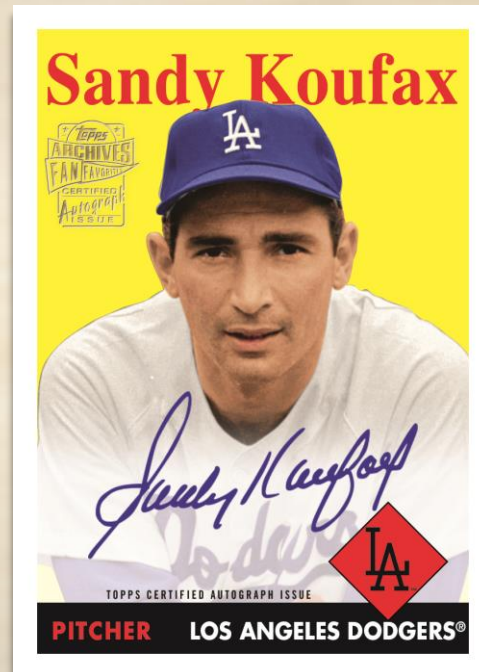

Topps Archives Baseball returns in August 2019 Celebrating the 1958, 1975, and 1993 Topps designs!

Ichiro Retrospective Autograph

1958 Topps Fan Favorites Autograph

Sport Magazine All-Star

**EACH HOBBY BOX OF 2019 TOPPS ARCHIVES DELIVERS 2 AUTOGRAPHS,
WITH EACH CASE DELIVERING ONE 1994 TOPPS MAGAZINE AUTOGRAPH CARD!**