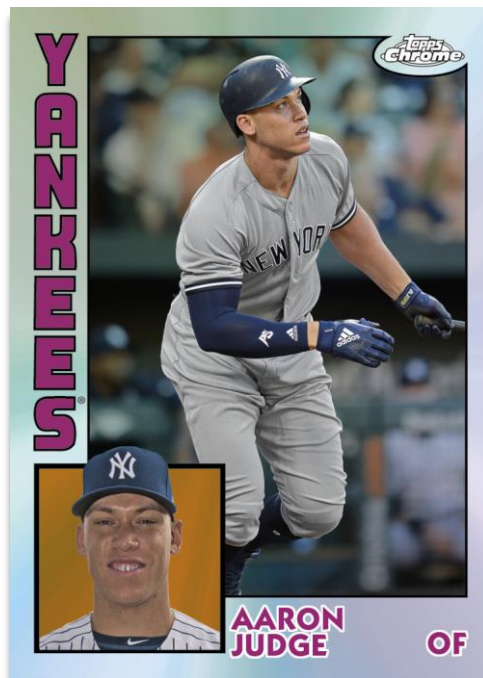

HOBBY

Base Card – Blue Refractor Parallel

1984 Topps Baseball Insert Card

Topps Chrome Baseball will be back in 2019, bigger and better than ever, showcasing the season's biggest debuting stars with rookie cards and ON-CARD rookie autographs.

A rainbow of colorful chrome parallels will be featured along with new insert subsets, and autograph content revolving around the game's brightest young stars.

**EACH HOBBY BOX WILL FEATURE
TWO AUTOGRAPH CARDS**

2019 TOPPS CHROME BASEBALL

RELEASING IN JULY 2019

The base set of 2019 Topps Chrome will include the biggest stars from Topps Series 1 and 2 on chrome technology, including the most collectible rookies.