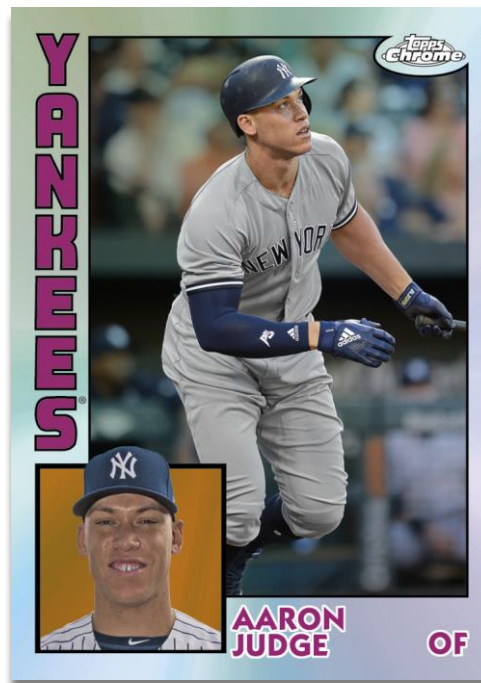

- **Green Refractor Parallel:** sequentially numbered to 99.
- **Gold Refractor Parallel:** sequentially numbered to 50.
- **Orange Refractor Parallel:** sequentially numbered to 25.
- **Red Refractor Parallel:** sequentially numbered to 5.
- **SuperFractor Parallel:** numbered 1-of-1.

Future Stars

Highlighting the top young stars in *Major League Baseball*®.

- **Green Refractor Parallel:** sequentially numbered to 99.
- **Gold Refractor Parallel:** sequentially numbered to 50. **NEW!**
- **Orange Refractor Parallel:** sequentially numbered to 25.
- **Red Refractor Parallel:** sequentially numbered to 5.
- **SuperFractor Parallel:** numbered 1-of-1. **HOBBY SKUS ONLY**

Freshman Flash

Showcasing the brightest *MLB*® rookies.

Look for randomly-inserted on-card autograph variations!

- **Green Refractor Parallel:** sequentially numbered to 99.
- **Gold Refractor Parallel:** sequentially numbered to 50. **NEW!**
- **Orange Refractor Parallel:** sequentially numbered to 25.
- **Red Refractor Parallel:** sequentially numbered to 5.
- **SuperFractor Parallel:** numbered 1-of-1.

NEW! Greatness Returns

Retired greats are paired with their modern counterparts.

- **Gold Refractor Parallel:** sequentially numbered to 50. **NEW!**
- **Orange Refractor Parallel:** sequentially numbered to 25.
- **Red Refractor Parallel:** sequentially numbered to 5.
- **SuperFractor Parallel:** numbered 1-of-1.

1984 Topps Baseball Insert Card

Also look for limited Base Card Image Variations of notable subjects from the Base set!

2019 TOPPS CHROME BASEBALL

INSERT CARDS