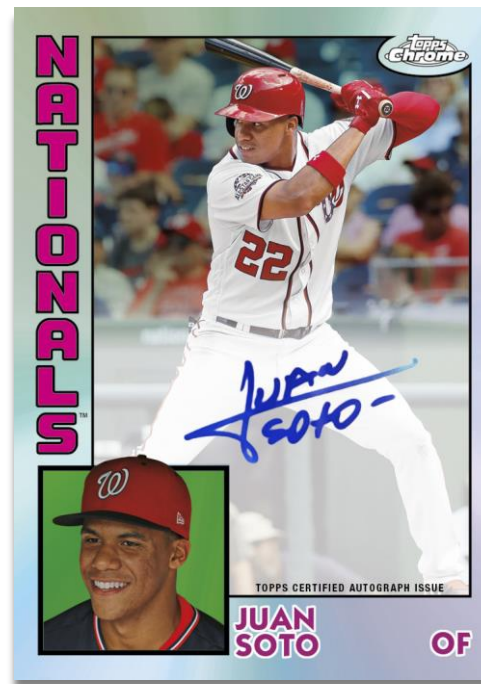

1984 Topps Baseball Autograph

Freshman Flash Autographs

An autograph variation of the insert, featuring on-card signatures. Sequentially numbered to 99.

- **Orange Refractor Parallel:** sequentially numbered to 25.
- **Red Refractor Parallel:** sequentially numbered to 5.
- **SuperFractor Parallel:** numbered 1-of-1.
- **Printing Plates:** numbered 1-of-1.

NEW! 1984 Topps Baseball Autographs

Featuring the best rookie and veteran subjects of MLB® on chrome technology. Sequentially numbered.

- **Orange Refractor Parallel:** sequentially numbered to 25.
- **Red Refractor Parallel:** sequentially numbered to 5.
- **SuperFractor Parallel:** numbered 1-of-1.
- **Printing Plates:** numbered 1-of-1.

2019 TOPPS CHROME BASEBALL

AUTOGRAPH CARDS