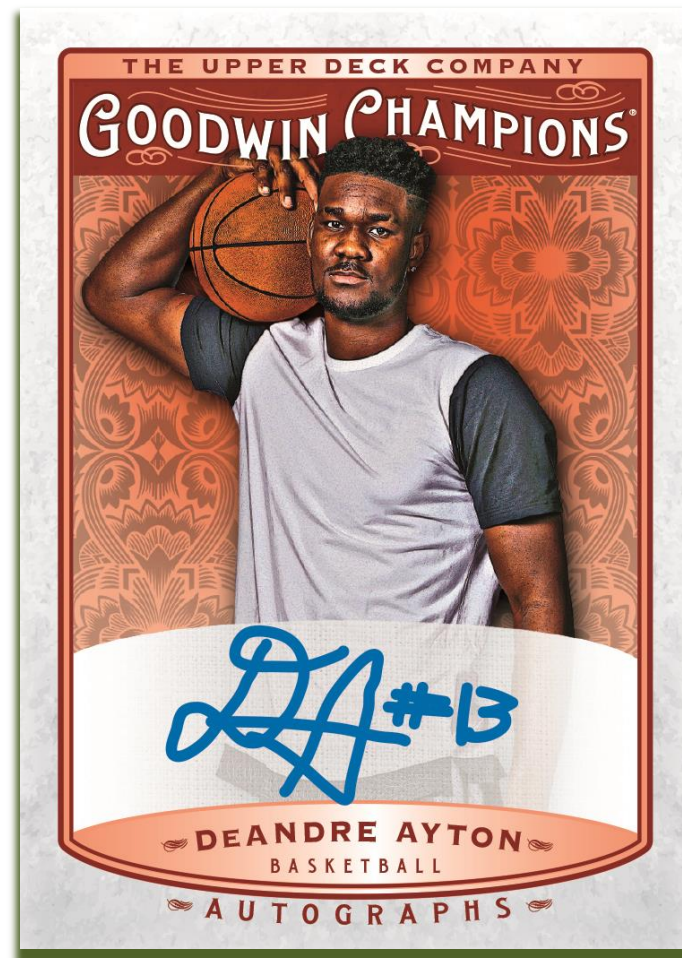

2019

GOODWIN CHAMPIONS®

Product depicted for demonstration purposes only and is subject to change without further notice. © 2019 UDC. 5830 El Camino Real, Carlsbad, CA 92008. All rights reserved.

Base Autograph Design

HOBBY CONFIGURATION:

- ◇ 5 cards per pack
- ◇ 20 packs per box

BOX BREAK (on average):

- (3) Hits Per Box from autographs, relics, manufactured patches and/or 3-D Lenticulars!
- (10) Splash of Color SPs and/or Goudey cards
- (7) Minis

CASE BREAK (on average):

Each 8-box inner will deliver 1 case hit from the following inserts:

- Museum Collection Aviation Relics
- Grimms' Fairy Tales Illustration Relics & Sketch Booklets
- Goodwin Cut Signatures
- Goodwin Masterpieces Art of the Ages
- Sports Royalty Autographs
- JFK Legacy Relics
- Signature Kicks
- Splash of Color Autographs

Splash of Color Autograph

SIGNATURE LINE-UP:

Look for an always-intriguing selection of signers, slated to include:

- 311
- DeAndre Ayton (2018-19 first overall pick)
- Zazie Beetz (Domino & Atlanta actress)
- Brandon Boyd (Lead singer of Incubus)
- Julio Cesar Chavez
- Luka Doncic (Leading candidate for 2018-19 ROY)
- Buster Douglas
- Jennifer Love Hewitt
- Victor Robles (Highly touted prospect)