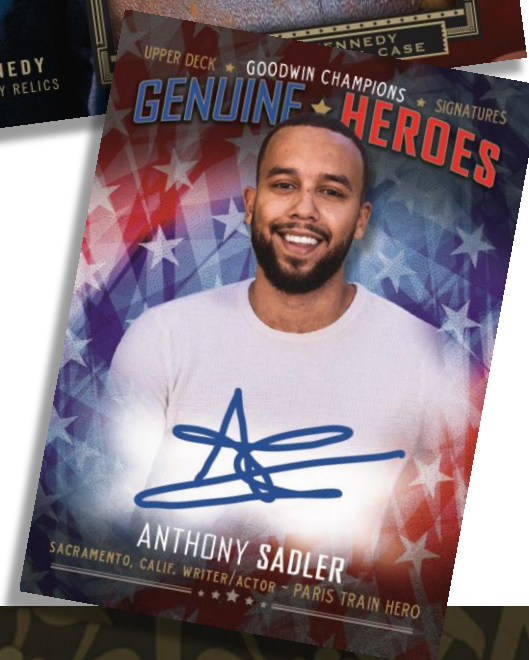

CASE BREAK (on average):

Each 8-box inner will deliver 1 case hit from the following inserts:

- Museum Collection Aviation Relics
- Grimms' Fairy Tales Illustration Relics & Sketch Booklets
- Goodwin Cut Signatures
- Goodwin Masterpieces Art of the Ages
- Sports Royalty Autographs
- JFK Legacy Relics
- Signature Kicks
- Splash of Color Autographs

Splash of Color Autograph

SIGNATURE LINE-UP:

Look for an always-intriguing selection of signers, slated to include:

- 311
- DeAndre Ayton (2018-19 first overall pick)
- Zazie Beetz (Domino & Atlanta actress)
- Brandon Boyd (Lead singer of Incubus)
- Julio Cesar Chavez
- Luka Doncic (Leading candidate for 2018-19 ROY)
- Buster Douglas
- Jennifer Love Hewitt
- Victor Robles (Highly touted prospect)

All Content is subject to change. Card images are solely for the purpose of design display

*Shoes are not game used or player worn

JFK MUSEUM COLLECTION RELICS:

- Insert set chronicling key moments from one of world's greatest leaders.
- Card features swatches from a personally-owned brief case.
- Look for the ultra rare 1-of-1 oversized relic cut signature card.

GENUINE HEROES:

- Checklist slated to include Anthony Sadler (Paris train attack hero), Donald E. Ballard (Vietnam medal of honor), Mandy Manner (teacher of the year).

ADDITIONAL HIGHLIGHTS:

- Museum Collection Aviation Relics . . . year two of the mega-popular flight-based relic program.
- Art of the Ages . . . perhaps the greatest hand-painted trading cards of all-time make their return!
- Animal Kingdom . . . the granddaddy of Goodwin patch sets is back!
- Civic Symbols . . . all-new patch set based on iconic flags of North America.
- Grimm's Fairy Tales illustration relics & sketch booklets.