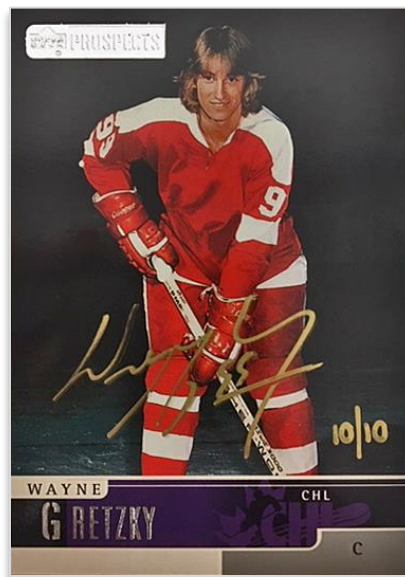

Star & Star Rookie SP's – Autograph Parallel

The 400-card **Base Set** consists of 300 regular cards and 100 short-print cards (stars & star rookies). Look for the **Exclusives, High Gloss, Autograph & Printing Plate** parallels of the short-print stars & star rookies!

SCOUTING REPORT

This exciting new insert set is a 20-card collection of the top CHL prospects, each boasting tidbits from the scouting report on each player.

99-00 UD CHL CLASS RETRO

An insert set featuring 20 of the best players in the league today on this classic design from 1999-2000!

SP TOP PROSPECTS

The rare **SP Top Prospects** cards are back! This 17-card insert set features the top players in the league that are eligible for the 2020 NHL® Entry Draft.

WAYNE GRETZKY 99-00 UD CHL PROSPECTS