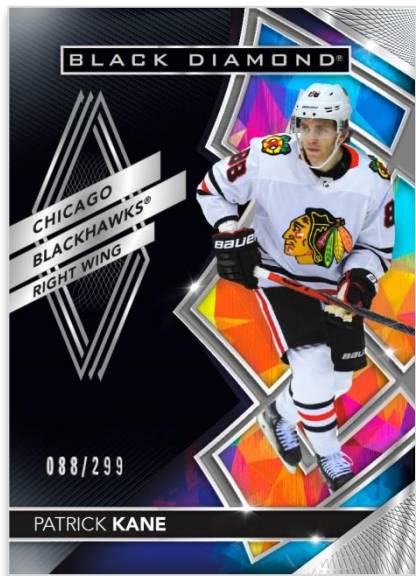

BLACK DIAMOND®

2020-21 HOCKEY

BASE SET

Regular

The **Base Set** is numbered to 299 and boasts a deep lineup of serial-numbered autograph, premium memorabilia and **Diamond Relic** parallels! Keep an eye out for the 1-of-1 **Pure Black Diamond Relic** (1-4 diamonds) parallel set.