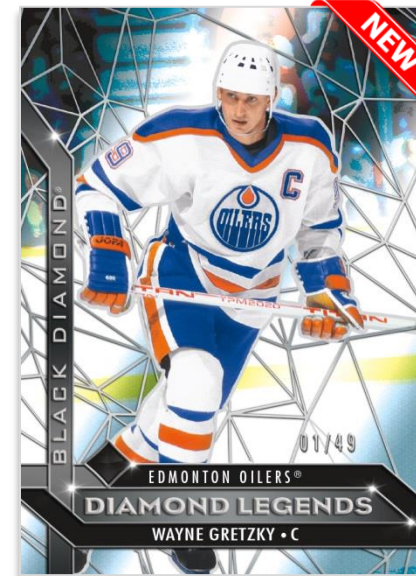

### BASE SET

Regular

The **Base Set** is numbered to 299 and boasts a deep lineup of serial-numbered autograph, premium memorabilia and **Diamond Relic** parallels! Keep an eye out for the 1-of-1 **Pure Black Diamond Relic** (1-4 diamonds) parallel set.

### DIAMOND RELIC ROOKIES

Double Diamond

The coveted **Diamond Relic Rookies** cards are back! Each card in this set of top prospects boasts one to four diamonds. The better the prospect, the more diamonds the card will feature. Additionally, every card in this set and its three parallels are numbered to 99 or less, including the highly-sought after 1-of-1 **Pure Black** parallel cards!