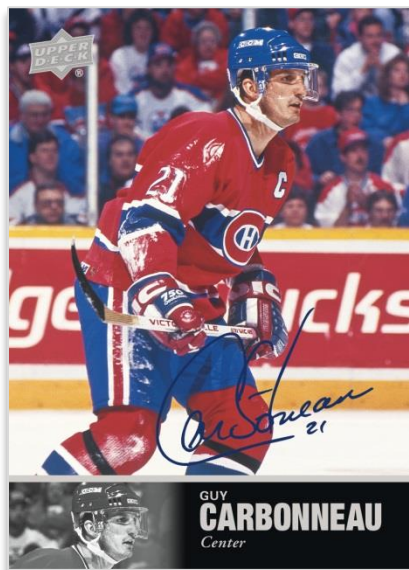

'97 LEGENDS SIGNATURES