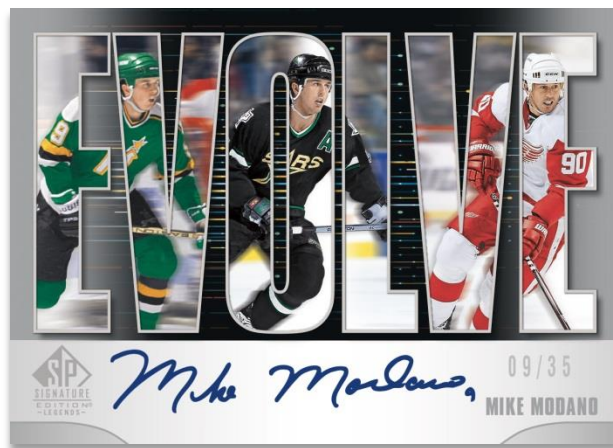

### Century Legends

This set consists of four subsets - **Signatures**, **Dual Signatures**, **Triple Signatures** and **Quad Signatures**. The **Signatures** cards each feature a hard-signed autograph while the low-#’d Dual, Triple and Quad cards boast label autos and incredible pairings!

### UD Canvas Legends

This pairing of a legendary UD insert set with legendary players will create a buzz among collectors. There is also a hard-signed parallel set that will be coveted by all!

(Cont.)

Content is subject to change without further notice.  
Card images are solely for the purpose of design display.

**DECAGONS**  
Gold Auto Parallel

**EVOLVE**  
Silver Spectrum Foil Auto Parallel

**Decagons**

A die-cut set highlighting the decade most associated with each legendary player. Keep an eye out for hard-signed Gold Auto parallels!