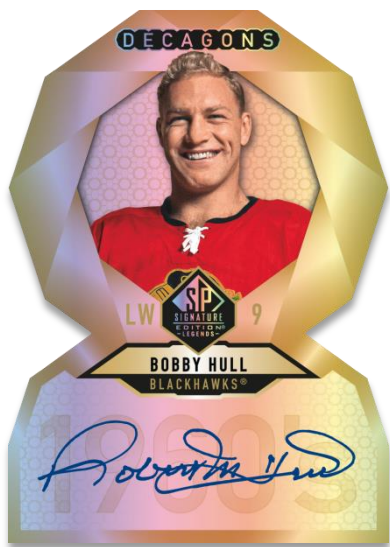

**DECAGONS**  
Gold Auto Parallel

**EVOLVE**  
Silver Spectrum Foil Auto Parallel

**Decagons**

A die-cut set highlighting the decade most associated with each legendary player. Keep an eye out for hard-signed Gold Auto parallels!