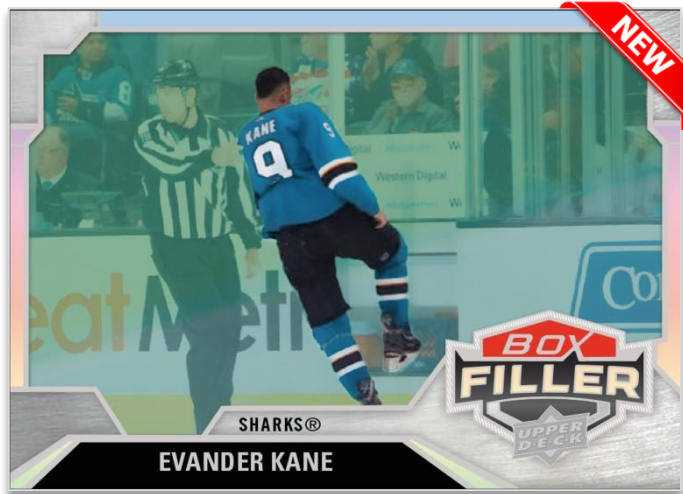

Home of the Young Guns®!

Young Guns® are the most anticipated rookie cards of the year. Here is a full rundown of the 2020-21 Upper Deck **Young Guns®** offering:

- Regular
- Exclusives Parallel
- High Gloss Parallel
- *Clear Cut Parallel
- French Parallel
- UD Canvas Young Guns
- * *Hobby Exclusive*

More Rookie Cards!

Look for new **UD Portraits Rookies** cards (4 per box, on average). In addition to the regular set, keep an eye out for low-numbered Gold Foil and Platinum Blue parallels.

Complete your sets with cards 51-100!

Content is subject to change.
Card images are solely for the purpose of design display.

2020-21 HOCKEY

SERIES TWO

BOX FILLER

Look for the all-new **Box Filler** insert set featuring some of the top enforcers in the game - past & present - on PETG stock. This insert set is a **Series 2 Exclusive**.

DAZZLERS

Pink

Dazzlers, a new addition in 2020-21, is a brightly-colored collection of full-bodied, popped-out active stars. There are two color variations for each player - Blue and Pink.

Add the final 50 cards of each to your collection!