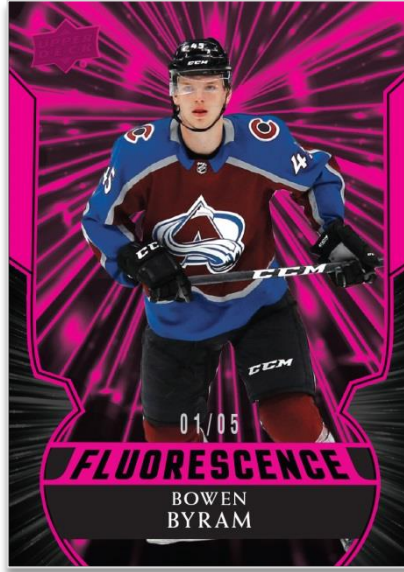

DAZZLERS

Pink

Dazzlers, a new addition in 2020-21, is a brightly-colored collection of full-bodied, popped-out active stars. There are two color variations for each player - Blue and Pink.

Add the final 50 cards of each to your collection!

Content is subject to change.
Card images are solely for the purpose of design display.

2020-21 HOCKEY

SERIES TWO

O-PEE-CHEE RETRO UPDATE ROOKIES

Black Bordered Parallel

The **O-Pee-Chee Update** and **Retro Update** sets are back! Both feature rookies and 2019-20 award winners.

Look for the **Hobby Exclusive Red Border** parallel, as well as the numbered Retro Update - Black Bordered parallel.

FLUORESCENCE

Magenta

The ever-popular **Fluorescence** insert set returns with four color variations, a new rookie class and cards numbered as low as 5!