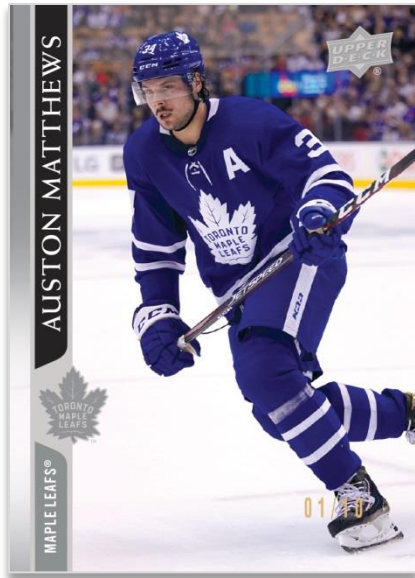

2020-21 HOCKEY

SERIES TWO

BASE SET
High Gloss Parallel

Add the next 250 cards (251-500) to your 2020-21 Upper Deck Hockey Set. This means new veterans & new **Young Guns®** (6 per box, on average).

Also collect the **Hobby Exclusive** Clear Cut PETG parallel!