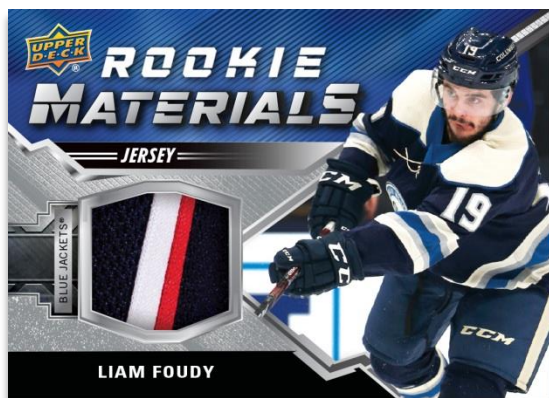

BOX BREAK (on average)

6
Young Guns Cards

4
UD Canvas Cards

4
UD Portraits Rookies Cards

ROOKIE MATERIALS

Regular

Rookie Materials and Rookie Dual Materials are **Series 2 Exclusives** and feature low-numbered patch parallels.