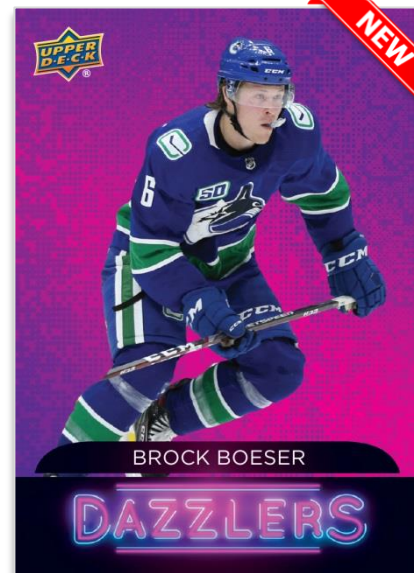

Content is subject to change.
Card images are solely for the purpose of design display.

2020-21 HOCKEY

SERIES TWO

BOX FILLER

Look for the all-new **Box Filler** insert set featuring some of the top enforcers in the game - past & present - on PETG stock. This insert set is a **Series 2 Exclusive**.

DAZZLERS

Pink

Dazzlers, a new addition in 2020-21, is a brightly-colored collection of full-bodied, popped-out active stars. There are two color variations for each player - Blue and Pink.

Add the final 50 cards of each to your collection!