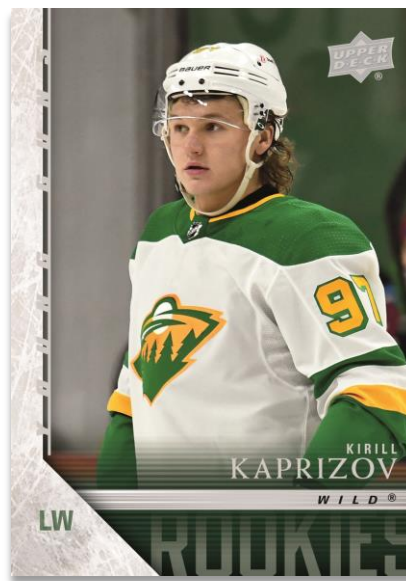

# 2020-21 HOCKEY EXTENDED SERIES

**BASE SET**  
Young Guns®

Complete your 2020-21 Upper Deck Base Set - the most cherished and widely-collected annual set in hockey!

With more than 700 cards, including 130 **Young Guns®**, this is the most extensive Base Set in the 30-plus year history of Upper Deck's iconic flagship series.

Collect the **Exclusives** (#'d to 100), **High Gloss** (#'d to 10) and **French** parallels, as well as both **Hobby Exclusive Clear Cut PETG** parallels (Regular & Exclusives).

**2005-06 UPPER DECK YOUNG GUNS**  
Regular