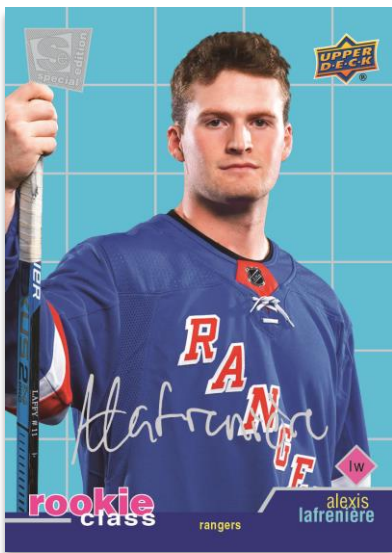

2020-21 HOCKEY EXTENDED SERIES

ROOKIE CLASS SE
Regular