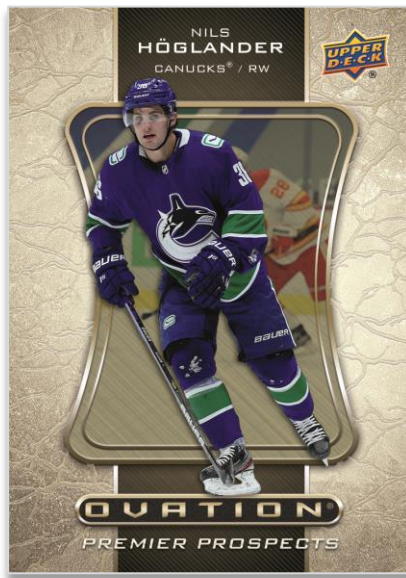

OVATION ROOKIES Standing Ovation Parallel

Ovation and **Ovation Rookies** feature star veterans and top rookies, respectively.

Look for the low-numbered Standing Ovation parallel of both sets.

All cards are 40 pts.

Collect one **Ovation** card per box, on average.