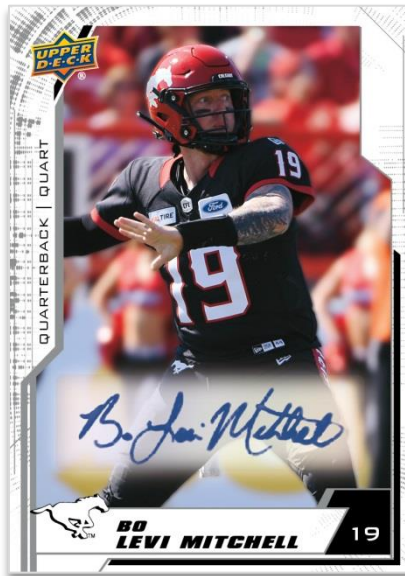

# 2020 CANADIAN FOOTBALL LEAGUE

Product depicted for demonstration purposes only and is subject to change without further notice. © 2020 UDC. 5830 El Camino Real, Carlsbad, CA 92008. All rights reserved. All CFL/LCF and GREY CUP/COUPE GREY marks and logos and CFL team names and logos as depicted herein are registered trademarks and copyrighted works of the Canadian Football League and the respective Canadian Football League teams. ©CFL. The CFLPA logo and all player images, likenesses, attributes, and statistics as depicted herein are trademarks and copyrighted works of the Canadian Football League Players Association. ©2020 CFLPA. [www.upperdeckstore.com](http://www.upperdeckstore.com)

# 2020 CANADIAN FOOTBALL LEAGUE

**BASE SET**  
Black Parallel

**BASE SET**  
Auto Parallel

## BOX BREAK

3 hits, on average:

- 1 Autograph Card
- 1 Memorabilia Card
- 1 Additional Auto or Mem Card

13 parallel or variant cards, on average:

- Base Set - Red Parallel (#'d to 165)
- Base Set - Gold Parallel (#'d to 50)
- Base Set - Black Parallel (#'d 1-of-1)

The robust 200-card **Base Set** features the top players in the league. Look for rare serial-numbered parallels, as well as a two-tiered autograph parallel. Each box contains, on average, at least one card featuring the signature of one of the league's premier players.