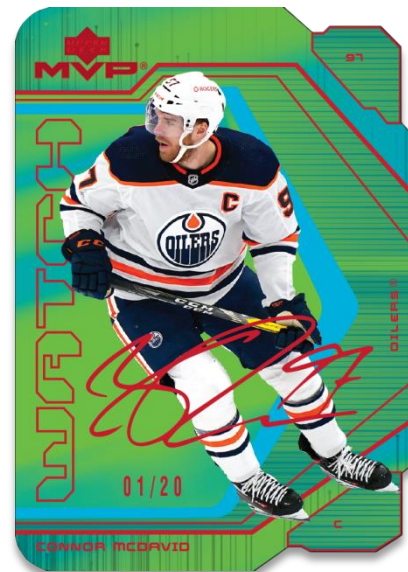

COLORS & CONTOURS
Green Parallel

The dynamic and highly-sought after **Colors & Contours** cards return featuring Spectrum Light FX variations of the complete **20th Anniversary** set!

Collect all three serially-numbered Colors & Contours sets: Gold, Green and Purple.

Content is subject to change. Card images are solely for the purpose of design display.