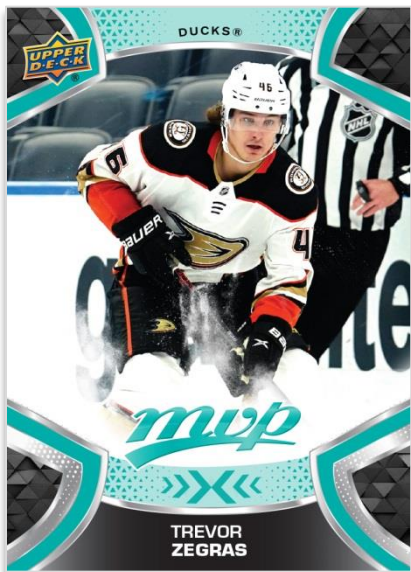

mvp HOCKEY 2021-22

BASE SET

High Series Star & Rookie SP's

BASE SET

High Series Star & Rookie SP's - Magenta Auto Parallel

BASE SET

Ice Battles Parallel

MVP's popular **Base Set** consists of 200 regular cards and 50 High Series Star & Rookie SP cards!

Collect an array of parallels, including the Magenta Auto (High Series Star & Rookie SP's only), Silver Script, Super Script (serially-numbered) and Black Super Script (serially-numbered) parallels, as well as the rare 1-of-1 Printing Plate parallel and the **all-new** Ice Battles parallel.