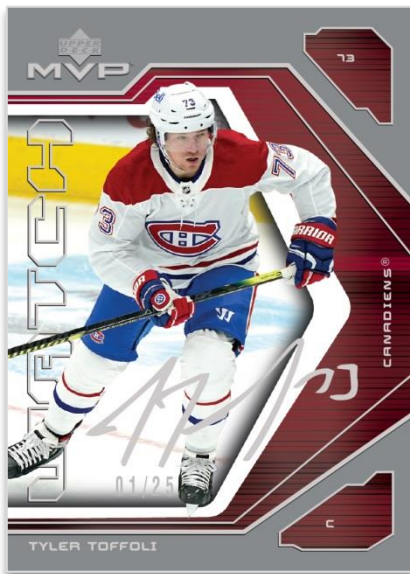

mvp

HOCKEY 2021-22

20TH ANNIVERSARY
Super Scripts Parallel

This year's **20th Anniversary** set pays homage to the 2001-02 "MVP Watch" design.

Collect four (4) 20th Anniversary cards per box, on average, and look for Gold and Super Scripts (#'d to just 25!) parallels.