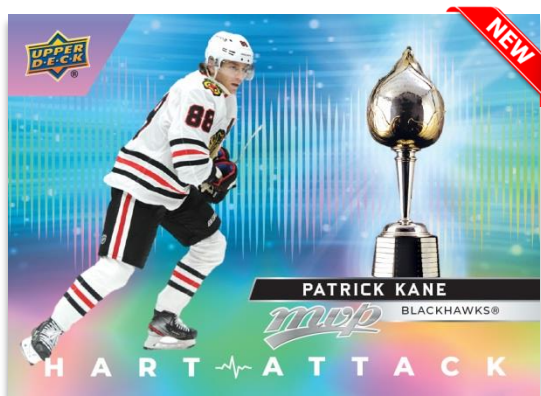

Collect one (1) Ice Battles card per pack, on average, and let the competition begin!

Content is subject to change. Card images are solely for the purpose of design display.

mvp HOCKEY 2021-22

HART ATTACK

Regular

BEFORE AND AFTER

Regular

MASCOT GAMING CARDS

Patterned Foilboard Parallel

Collect three exciting new insert sets:

Hart Attack: This set features Hart Trophy (league MVP) contenders. Keep an eye out for rare Gold parallel cards.