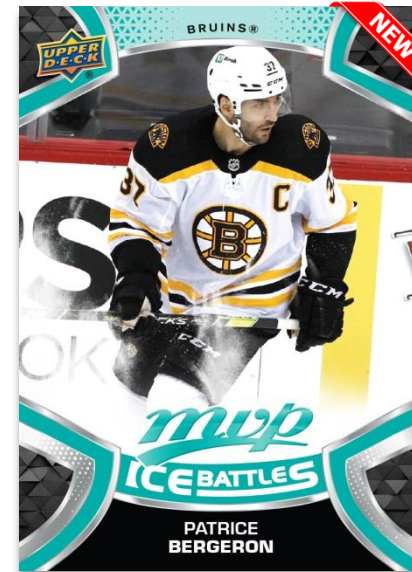

mvp HOCKEY 2021-22

BASE SET

High Series Star & Rookie SP's

BASE SET

High Series Star & Rookie SP's - Magenta Auto Parallel

BASE SET

Ice Battles Parallel

MVP's popular **Base Set** consists of 200 regular cards and 50 High Series Star & Rookie SP cards!

Collect an array of parallels, including the Magenta Auto (High Series Star & Rookie SP's only), Silver Script, Super Script (serially-numbered) and Black Super Script (serially-numbered) parallels, as well as the rare 1-of-1 Printing Plate parallel and the **all-new** Ice Battles parallel.