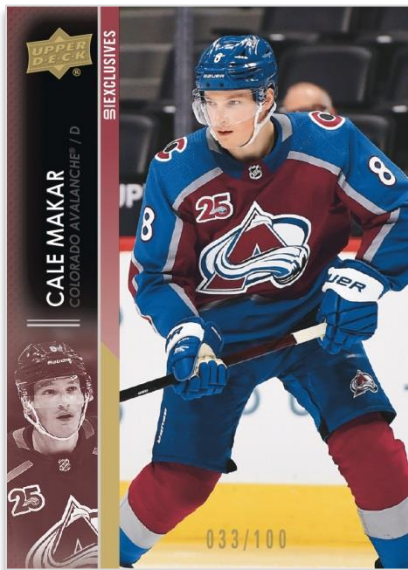

# 2021-22 HOCKEY SERIES ONE

Product depicted for demonstration purposes only and is subject to change without further notice. © 2021 UDC, 5830 El Camino Real, Carlsbad, CA 92008. All rights reserved. NHL and the NHL Shield are registered trademarks of the National Hockey League. All NHL logos and marks and NHL team logos and marks depicted herein are the property of the NHL and the respective teams and may not be reproduced without the prior written consent of NHL Enterprises, L.P. © NHL 2021. All Rights reserved. © NHLPA. Officially Licensed Product of the NHLPA. NHLPA, National Hockey League Players' Association and the NHLPA logo are trademarks of the NHLPA and are used under license.

# 2021-22 HOCKEY SERIES ONE

**BASE SET**  
Exclusives Parallel

**YOUNG GUNS®**  
Regular

**UD CANVAS®**  
Regular

The first installment of Upper Deck's flagship product sports a 250-card **Base Set** which includes 198 regular cards, 49 **Young Guns®** cards and three checklist cards. Look for the highly sought-after **Exclusives** (#'d to 100), **High Gloss** (#'d to 10) and **Hobby-Exclusive Clear Cut** parallels.

**Young Guns®** are the most anticipated rookie cards of the year!  
Collect six from every box, on average.

Also keep an eye out for the **French** parallel of the entire 250-card set!

A favorite among collectors, the **UD Canvas®** insert returns featuring a collection of the top stars in the game today along with the best of the **Young Guns®**!