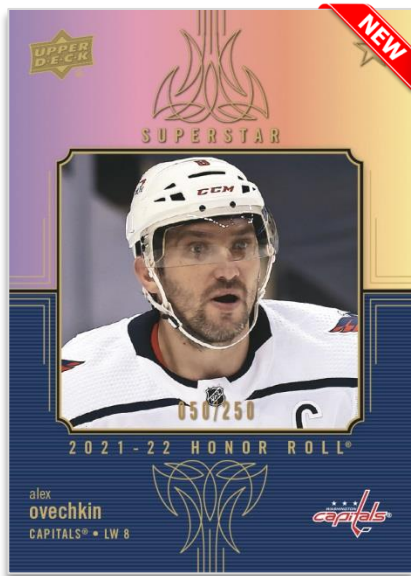

HONOR ROLL

Rainbow Parallel