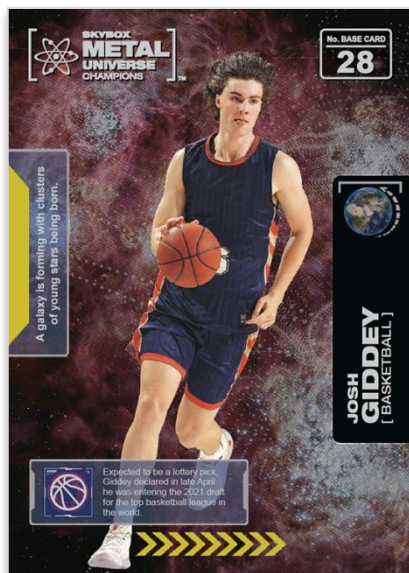

HOBBY

2021 SKYBOX
METAL
UNIVERSE
CHAMPIONS

TM

Product depicted for demonstration purposes only and is subject to change without further notice. © 2021 UDC. 5830 El Camino Real, Carlsbad, CA 92008. All rights reserved.

2021 SKYBOX
METAL
UNIVERSE
CHAMPIONS

TM

BASE SET

Regular

The 150-card **Base Set**, which includes 50 high-series **Metalized** cards, features designs by the team that created the original 1997-98 Metal Universe set!

Collect up to eight parallel sets of the complete 150-card set, including six colorful & serially-numbered PMG parallels and two auto parallels.

BASE SET RETRO 1997-98

Green PMG Parallel

The **Base Set Retro 1997-98** collection features the top athletes from the Base Set!