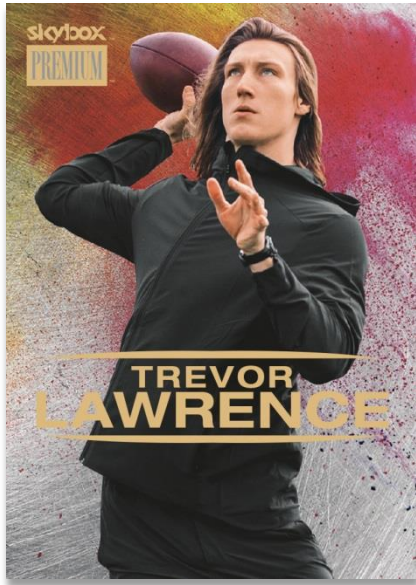

Content is subject to change.
Card images are solely for the purpose of design display.

2021 SKYBOX
METAL
UNIVERSE
CHAMPIONS

JAMBALAYA

These iconic insert cards with lenticular foil treatment feature the best athletes from the set and will be a welcome addition to any collection!

PLATINUM PORTRAIT

Collectors will be chasing after these rare and iconic insert cards which also feature only the best-of-the-best athletes from the set!

Content is subject to change.
Card images are solely for the purpose of design display.