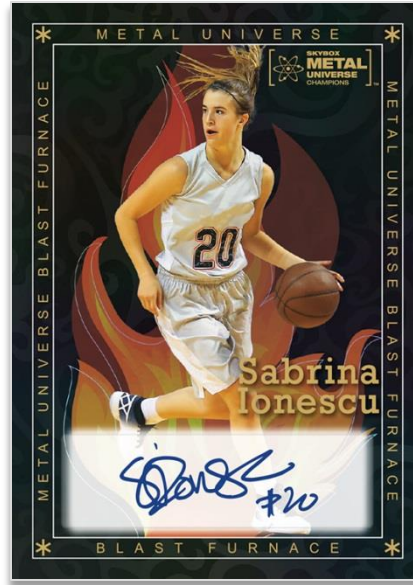

BLAST FURNACE
Gold Auto Parallel

CONFIGURATION

7 Cards per Pack - 15 Packs per Box

BOX BREAK (on average)

6

Arc Weld, Intimidation Nation and/or Blast Furnace Cards

3

Skybox Premium Cards

3

Base Set Retro 1997-98 Cards

At Least 1

Autograph, PMG, Rare Insert and/or Low-#’d Parallel Card

1

Reaching for the Stars or A Cut Above Card

The **Skybox Premium** subset features the top athletes from the Base Set.

Collect up to six serially-numbered parallel sets, highlighted by the 1-of-1 Star Diamonds parallel. There is also a low-numbered design variant set (with an autograph parallel) sporting the classic 1997-98 Skybox Premium Star Rubies design.

The checklist for the **Blast Furnace** set features a mix of superstars and up-and-coming phenoms.

Also collect the low-numbered Gold and rare Gold Auto parallel sets!