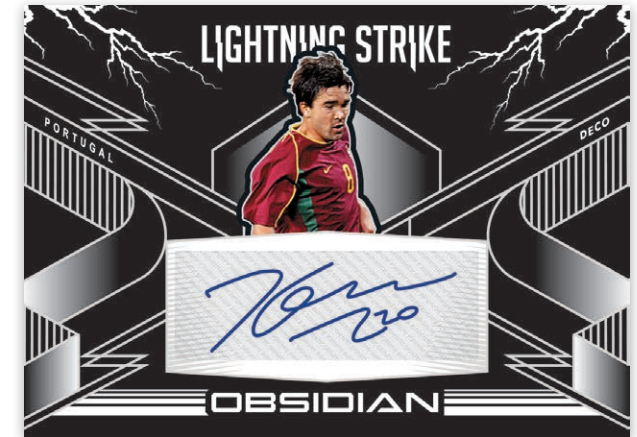

Card images are solely for the purpose of design display.

LIGHTNING STRIKE

Autograph inserts in Obsidian include Lightning Strike, Aurora Autographs and Obsidian Autographs. Max numbered to 149, Lightning Strike features a stunning horizontal design and includes both current and retired soccer greats! There are also six Electric Etch parallels to search for!