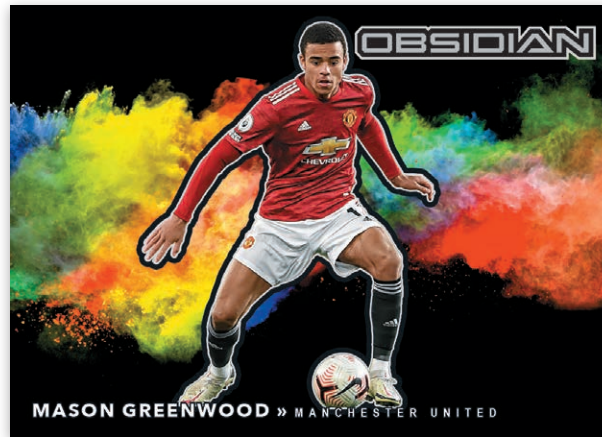

## BASE SET ELECTRIC ETCH YELLOW

The Obsidian Base Set features over 45 teams and includes 100 of the most popular veteran players in the world as well as some of the most collectible 2020-21 rookie footballers. The Base Set is sequentially numbered to 195, and there are eight parallel versions to collect!

Card images are solely for the purpose of design display.

**TUNNEL VISION  
ELECTRIC ETCH GREEN**

Tunnel Vision leads a list of four special insert sets that return for a second run in 2020-21 Obsidian Soccer (along with Vitreous, Supernova and Pitch Black), all numbered to 99 with seven parallel versions. New for this season, Tunnel Vision, Vitreous and Supernova sport unique die-cut designs!