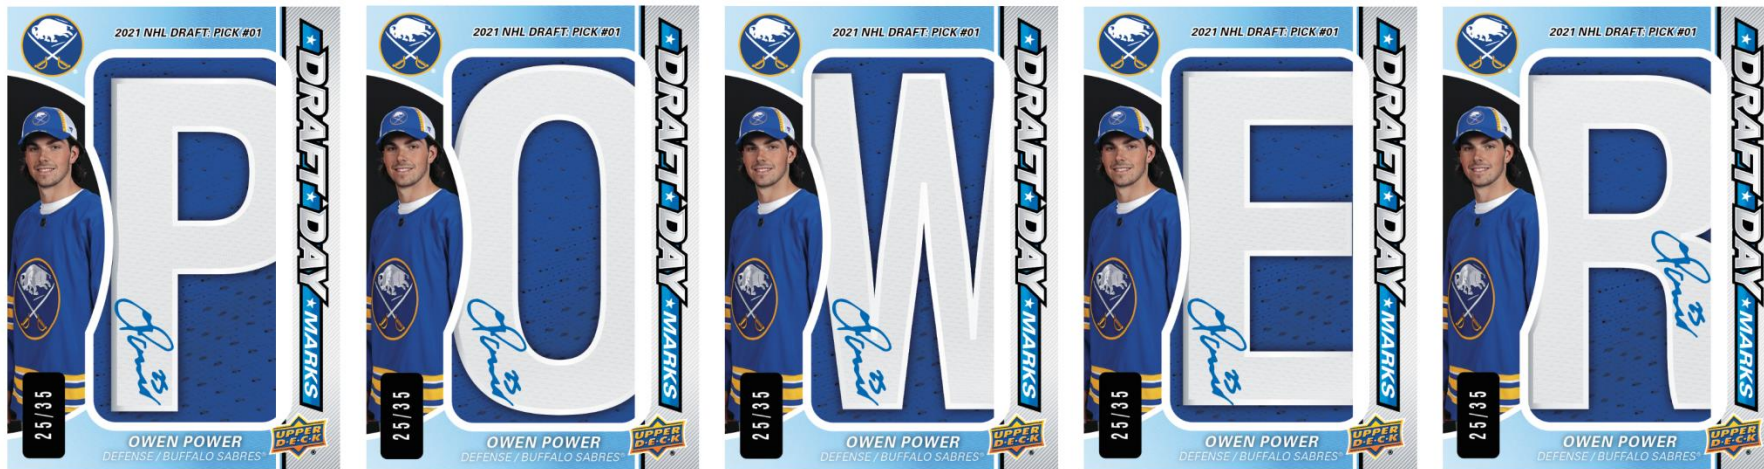

2022-23 HOCKEY

DRAFT DAY MARKS

Rookies

Search for a new wave of autographed **Draft Day Marks** cards featuring low-#’d veterans and rookies. Collect the full manufactured nameplate of some of your favorite players!

Also be on the lookout for **Mascot Marks** cards! These fun low-#’d cards feature autographs from your favorite NHL Mascots.

Content is subject to change without further notice.
Card images are solely for the purpose of design display.