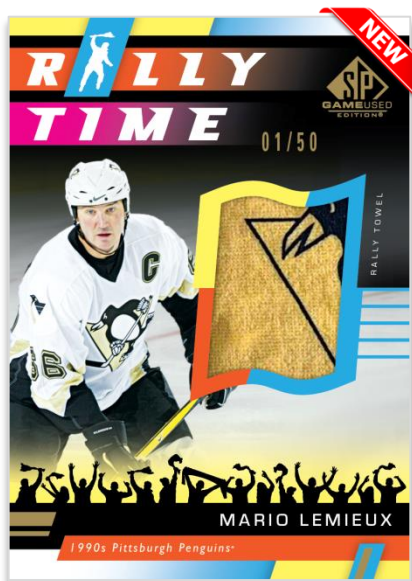

2022-23 HOCKEY

RALLY TIME

This all-new insert set features a mix of veterans and legends and a swatch of a rally towel.

These cards are sure to be a unique addition to any collection!