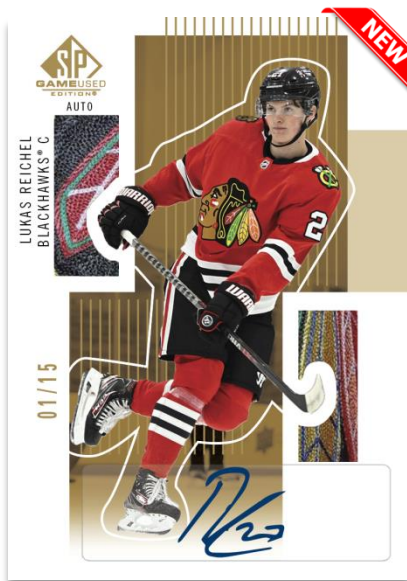

2022-23 HOCKEY

BASE SET
Regular

AUTHENTIC ROOKIES
Auto Jersey Parallel

BASE SET
Auto Jersey Parallel

SP Game Used Hockey is back with an abundance of event and game-used memorabilia!

Look for cards featuring banner, net cord and/or puck material from the Stanley Cup Playoffs, Heritage Classic, Stadium Series and All-Star Game.

This year's edition sports a 230-card **Base Set** consisting of star veterans, legends and rookies (**Authentic Rookies**).

Each card is serially-#d to the player's jersey number and the jersey-#d card (e.g. 97/97) features an autograph!

Collect an array of incredible parallels as well, highlighted by a variety of autograph and/or memorabilia parallels.

Content is subject to change without further notice.
Card images are solely for the purpose of design display.

2022-23 HOCKEY

RALLY TIME

This all-new insert set features a mix of veterans and legends and a swatch of a rally towel.

These cards are sure to be a unique addition to any collection!

RETRO RENOVATIONS

Auto Patch Parallel