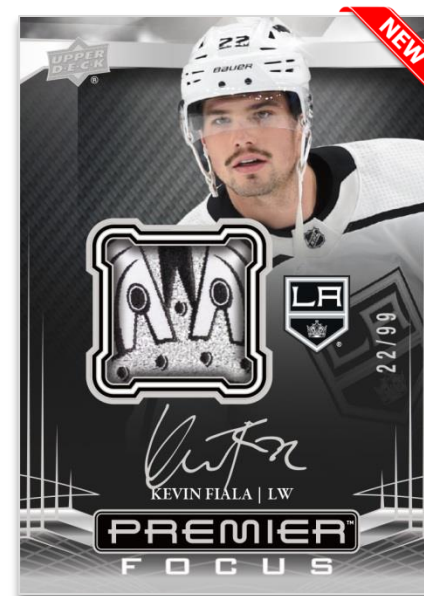

PREMIER FOCUS
Auto Patch

2022-23 Premier features wide variety cards with an acetate front, including the perennially-coveted **Acetate RPA's** and the **all-new Premier Focus** set. All of the acetate cards are serial-#’d and hard-signed, and the veteran versions host game-worn patch swatches! Here is a rundown of the available acetate cards:

Acetate RPA: This coveted set consists of rookies only. There are three serial-#’d versions of the set: regular, Gold and Platinum.

Horizontal Acetate RPA: Since their debut in 2019-20, the horizontal versions, which feature only top-tier rookies, have been very popular. There are three versions of this set as well, all low-#’d: regular, Gold and Platinum.

2003-04 Rookie Patch Auto: Collect the best from the rookie class on the classic 2003-04 Premier Collection RPA design! There are low-#’d regular and Gold versions of this **new** set.

Acetate Veteran Patch Auto: For those looking for acetate patch auto cards featuring star & superstar veterans! There are low-#’d regular and Gold versions.

Premier Focus: With a stunning design and a checklist featuring top rookies, star veterans and a few retired legends, this **new** insert set featuring patch swatches and/or hard-signed autographs will resonate with collectors and fans alike. Look for #’d rookie auto patch cards, #’d veteran auto patch cards, and #’d auto cards featuring veterans and legends, as well as low-#’d Gold parallels of all three subsets!

Content is subject to change without further notice.
Card images are solely for the purpose of design display.