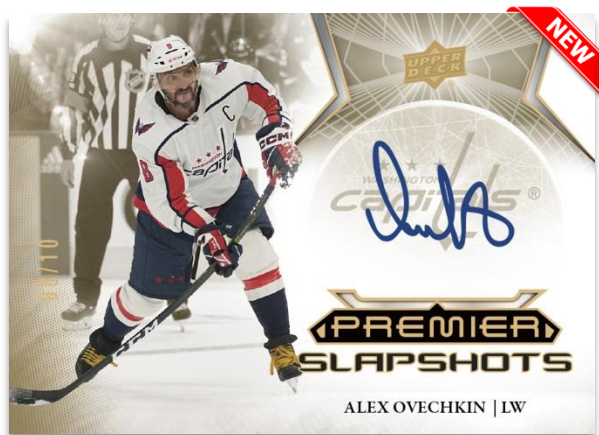

PREMIER™

2022-23 HOCKEY

CONFIGURATION

6 Premium Cards per Pack
1 Pack per Box

BOX BREAK (on average)

2
Non-Autographed Memorabilia Cards

1
Acetate Autographed Patch Card

1
Autographed Card
(Could be a Non-Acetate Autographed Memorabilia Card)

1
#’d Non-Auto/Mem Base Set or
Base Set Legends Card
(Includes Gold & Platinum Parallels)

1
#’d Non-Auto/Mem Base Set Rookies Card
(Includes Gold, Bronze, Purple & Platinum Parallels)

ADDITIONAL HIGHLIGHT

Fans of cards featuring full-bleed photos will love the **all-new** and serially-#’d **Premier Dynamic Imagery** set! Look for **Jersey** and hard-signed **Autograph** versions, as well as low-#’d **Black** and **Gold** parallels of both (the jersey swatch changes to a patch swatch in the parallels!).

PREMIER SLAPSHOTS AUTO
Gold Parallel

Premier Slapshots Auto is a new set featuring top rookies, star veterans and retired legends taking a slapshot. Each card also sports a hard-signed autograph.

Keep an eye out for low-#’d Gold parallels!