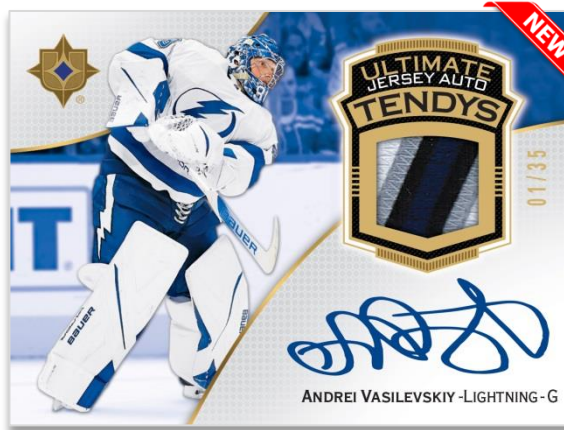

The popular **Ultimate Introductions** insert set, which boasts a **Showcase** subset featuring top 2022-23 rookies, is back!

There are seven parallels of the full set, highlighted by the Black, Purple, Gold Auto, Black Auto and Purple Auto.

Content is subject to change. Card images are solely for the purpose of design display.

ULTIMATE COLLECTION

HOCKEY
2022-23

ULTIMATE POWER PLAY COMBOS

Patch Parallel

ULTIMATE TENDYS

Auto Patch Parallel

'99-'00 RETRO ROOKIE AUTOS

Gold Parallel

New Additions! This latest edition of Ultimate Collection includes some incredible new inserts! Here is a summary of three of the new sets:

Ultimate Power Play Combos

Each card in this set features two active star teammates and a game-worn jersey swatch from each player! There are also low-#’d Patch and Tag versions of the set as well. Everyone will love the dynamic player pairings!