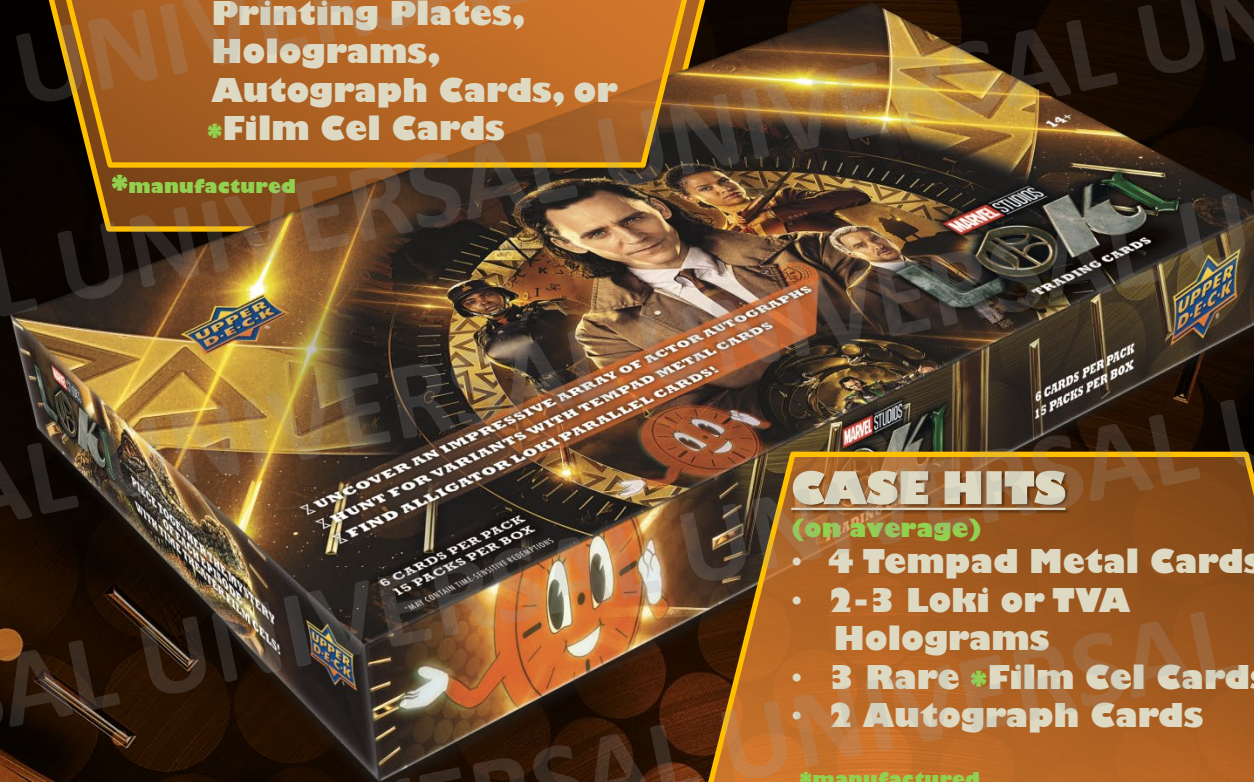

MARVEL STUDIOS

LOKI

BOX HITS

(on average)

- 1 Serial #’d Base Set Parallel Card
 - Yellow, Miss Minutes, or Alligator Loki
- 2 From the Following:
 - Metal Cards, Printing Plates, Holograms, Autograph Cards, or *Film Cel Cards

*manufactured

PACK HITS

(on average)

- 4 Base Cards
- 2 Insert or Chase Cards

CASE HITS

(on average)

- 4 Tempad Metal Cards
- 2-3 Loki or TVA Holograms
- 3 Rare *Film Cel Cards
- 2 Autograph Cards

*manufactured

MARVEL STUDIOS

LOKI

90-Card Base Set
• 5 Different
Parallels to
Collect

Miss Minutes Parallel
• #d to 99

Alligator Loki Parallel
• #d to 25

Yellow Parallel
• #d to 225

MARVEL STUDIOS

LOKI

Themed Insert Cards

- For All Time. Always
- TVA Profiles
- Alternate Time Branch
- TVA's Mission

Look for Insert Card
Printing Plates!

MARVEL STUDIOS

LOKI

Metal Tempad Cards

- Single and dual subject metal cards!