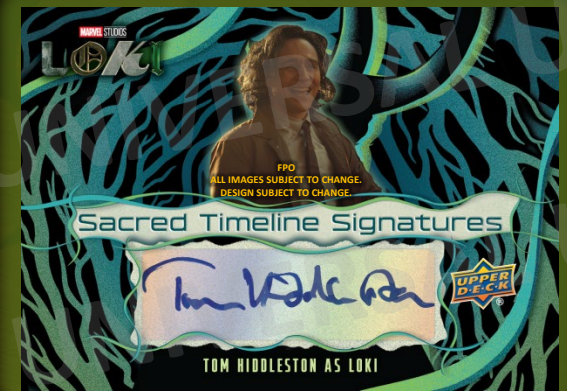

MARVEL STUDIOS

LOKI

BOX HITS

(on average)

- 1 Serial #’d Base Set Parallel Card
 - Yellow, Miss Minutes, or Alligator Loki
- 2 From the Following:
 - Metal Cards, Printing Plates, Holograms, Autograph Cards, or *Film Cel Cards

Themed Insert Cards

- For All Time. Always
- TVA Profiles
- Alternate Time Branch
- TVA's Mission

Look for Insert Card
Printing Plates!

MARVEL STUDIOS

LOKI

Metal Tempad Cards

- Single and dual subject metal cards!

- Also look for autograph version!

TVA and Loki Variant Hologram Cards

Film Cel Cards
Look for single and dual autograph variants!

MARVEL STUDIOS

LOKI

Discover amazing Loki
Talent autographed
cards!

PROPRIETARY AND CONFIDENTIAL. PRODUCT DEPICTED FOR DEMONSTRATION PURPOSES ONLY AND IS SUBJECT TO CHANGE WITHOUT FURTHER NOTICE.