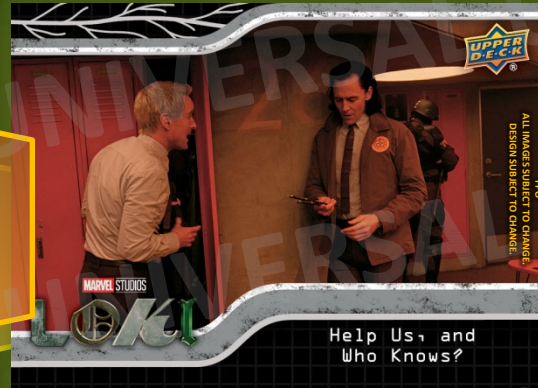

MARVEL STUDIOS

LOKI

90-Card Base Set
• 5 Different
Parallels to
Collect

Miss Minutes Parallel
• #d to 99