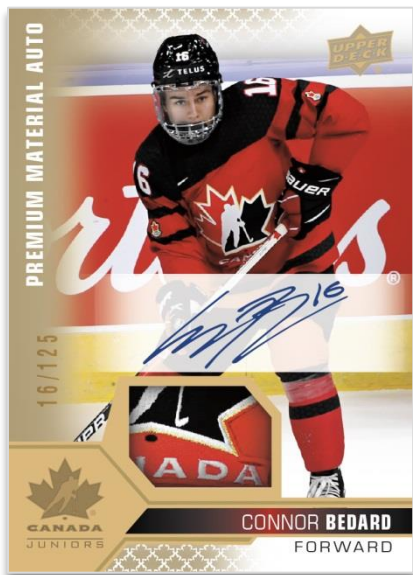

BASE SET

Auto Patch Parallel (Tier 1)

PROGRAM OF EXCELLENCE

Finite Parallel

BASE SET

Signatures Parallel

The 150-card base set consists of three subsets:

Regular: Players from the U18 and U20 teams, and the Women's National Team.