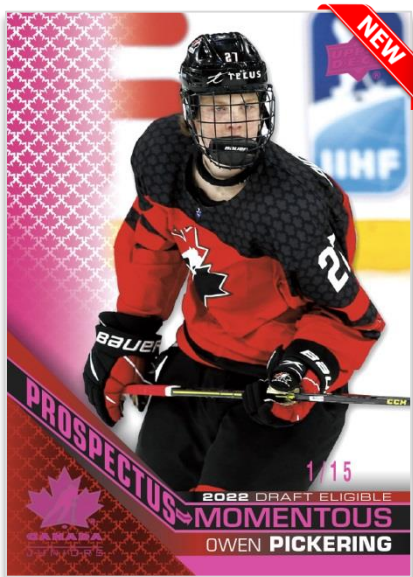

Pride of the Program (High Series): The best-of-the-best from the U18 and U20 teams.

Program of Excellence: Players that have made it through Team Canada's Program of Excellence.

The deep parallel lineup - some covering all 150 cards, some just the first 100 cards - includes a bevy of new additions (Red Foil, Pattern Foilboard, Red Pattern Foilboard, Gold Pattern Foilboard and Clear Cut) as well as several returning favorites, highlighted by the Black Signatures, Finite, Jersey and Auto Patch parallels. The Clear Cut parallels are **Hobby-exclusive!**

Content is subject to change without further notice.
Card images are solely for the purpose of design display.

2022 HOCKEY

PROSPECTUS MOMENTOUS Electric Pink Parallel

The **Prospectus Momentous** insert returns after a successful 2021 debut. This set features top junior players that have been drafted or expect to be drafted within the next couple years. We've also expanded the parallel lineup, adding serially-#d [Electric Yellow](#), [Electric Gold](#), [Electric Orange](#), [Electric Pink](#) and [Black Auto](#) parallels!