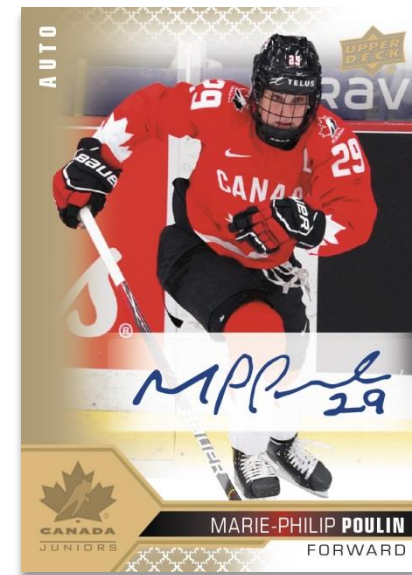

BASE SET

Auto Patch Parallel (Tier 1)

PROGRAM OF EXCELLENCE

Finite Parallel

BASE SET

Signatures Parallel

The 150-card base set consists of three subsets:

Regular: Players from the U18 and U20 teams, and the Women's National Team.