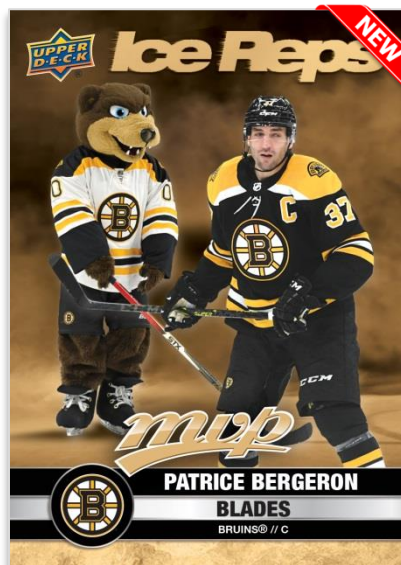

Regular

ICE REPS

Gold Parallel

STARS OF THE RINK

Regular

Collect three exciting new insert sets:

Alternate Threads: Each card in this set features three teammates (a forward, a defenseman and a goalie) pictured in their 2022-23 reverse retro jersey! Collect two (2) regular versions per box, on average, and keep an eye out for Gold versions.