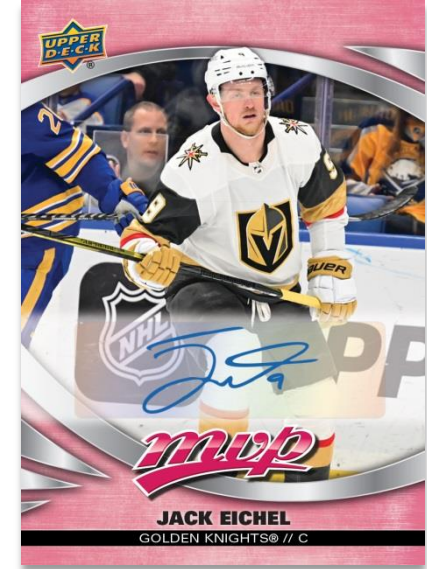

2023-24 HOCKEY

BASE SET
Black Super Script Parallel

BASE SET
Ice Battles Parallel

BASE SET SP'S & ROOKIES
Magenta Auto Parallel

Your 2023-24 hockey card collection starts here with an impressive base set consisting of 200 regular cards and 50 SP's & Rookies cards! Collect an array of popular parallels, highlighted by the Magenta Auto (SP's & Rookies only), Ice Battles, Super Script (low-#'d) and Black Super Script (low-#'d) parallels.