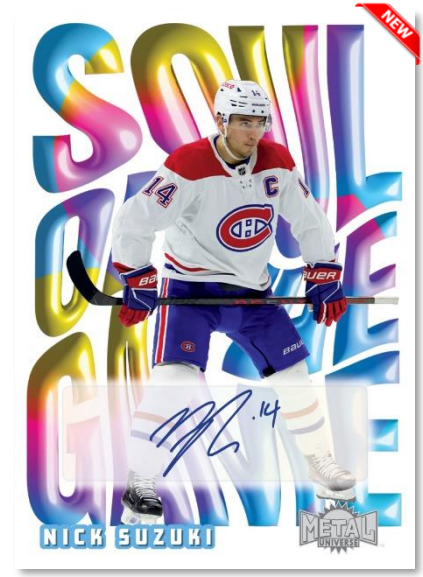

SOUL OF THE GAME

Autograph Parallel

Full of Soul! Search for the return of the classic **Soul of the Game** insert set. These cards with a funky design have rare Spectrum, Gold, and Autograph parallels