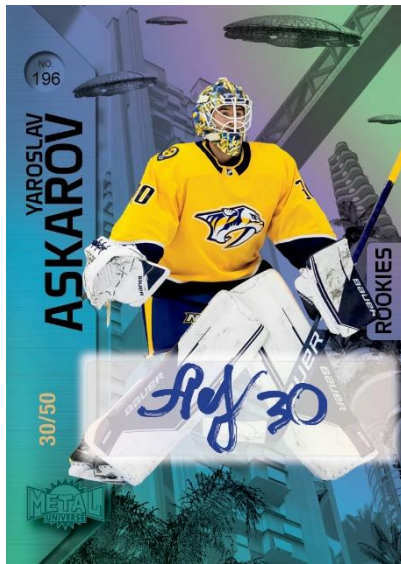

**BASE SET**  
Regular

**BASE SET ROOKIES**  
Blue Auto Parallel

**BASE SET ROOKIES**  
Green PMG Parallel

The 2023-24 edition of Skybox Metal Universe Hockey sports a 200-card **Base Set** designed to have that otherworldly feel collectors have come to know and love.