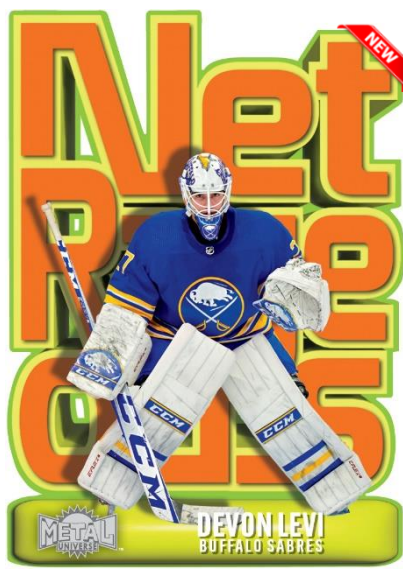

Search for the ever-popular PMG parallel of the base set. These cards, and their even lower-#’d parallels, are sure to be an awesome addition to any collection.

Content is subject to change.  
Card images are solely for the purpose of design display.

### MELTDOWN

Gold Parallel

Stay cool! The return of the classic **Meltdown** insert features a psychedelic design as well as a low-#’d Gold and rare Autograph Parallel.