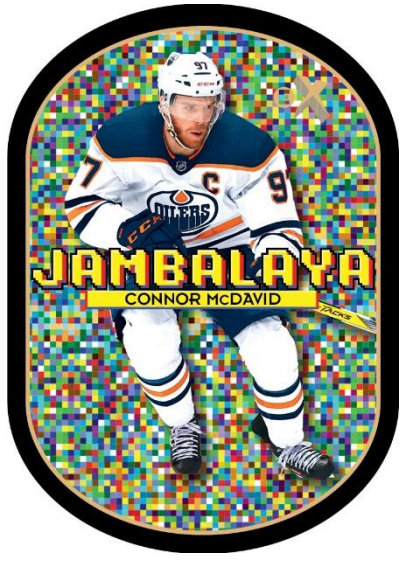

JAMBALAYA

Jambalaya cards return with an all-new design and some of the best players in the NHL.

These cards are always some of the biggest chases in the product!