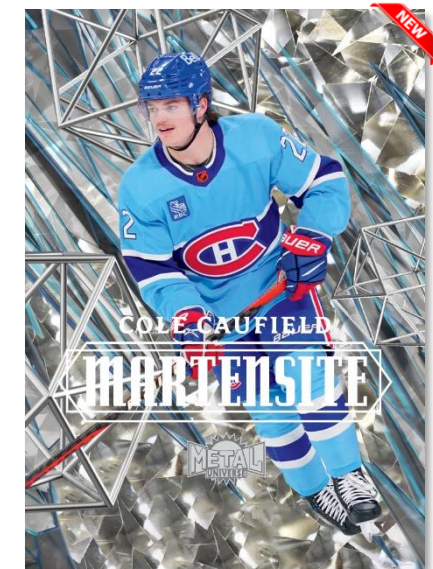

1990 SKYBOX RETRO METAL

A classic Skybox design returns with the all-new 1990 Skybox Retro Metal cards.

These rare cards are sure to be the envy of any collector.

GOOSE EGGS

Regular

Goalie collectors rejoice! Be on the lookout for the all-new **Goose Eggs** insert set.

These cards feature an awesome die-cut design and top goalies who have recorded a shutout in the NHL.

MARTENSITE

Crystallized chaos! Be on the lookout for the rare Martensite insert.

These cards feature a unique metallic design and are sure to be an epic addition to any collection.

Content is subject to change.
Card images are solely for the purpose of design display.