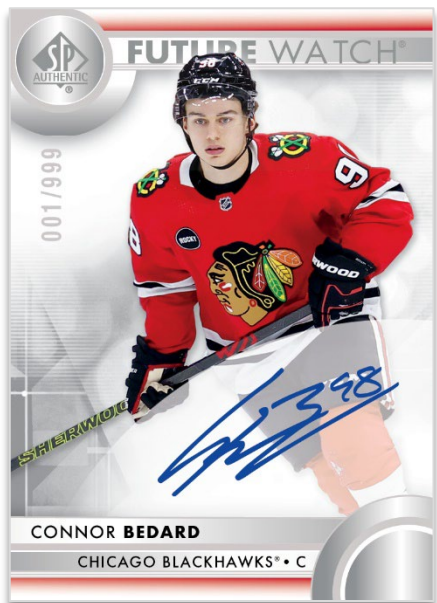

2023-24

HOBBY

## AUTOGRAPH FUTURE WATCH ROOKIES

Regular

## FUTURE WATCH

Limited Gold Parallel

The popular SP Authentic base set features 100 star veterans and 100 **Future Watch Rookies**. The perennially-coveted and serially-numbered **Autograph Future Watch Rookies** cards are sure to be some of the biggest chases of the product!