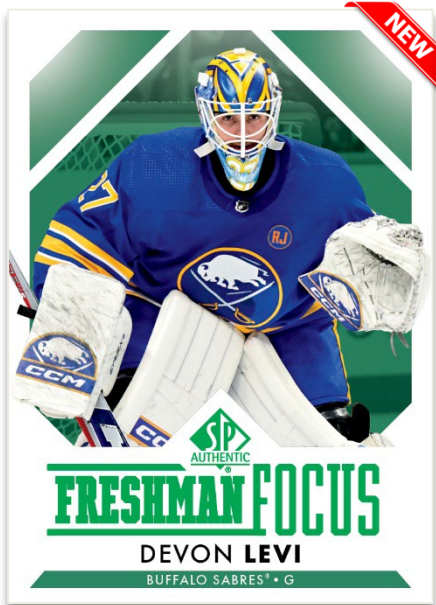

2023-24

HOBBY

**FRESHMAN FOCUS**  
Green Parallel

**EVOLVE**  
Blue Parallel

Look for cards from these insert sets:

**NEW! Evolve:** This unique insert, making its debut in SP Authentic, features players who have evolved throughout their playing careers!