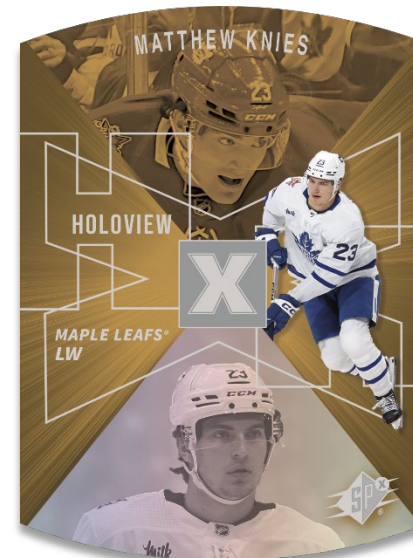

Look for both **Exclusives** (#'d) and **High Gloss** (low-#'d) parallels as well.

Content is subject to change. Card images are solely for the purpose of design display.

2023-24 HOCKEY EXTENDED SERIES

HOBBY

2007-08 BLACK DIAMOND RETROS

4-Star Rookies

These retro cards feature star veterans and rookies with 1, 2, 3, and 4 star variations on the 2007-08 Black Diamond base design.

Collectors should keep an eye out for #’d Ruby and Emerald Auto parallels.

SEEING RED

Silver Spectrum Parallel

This insert features some of the top goal scorers in the league with an awesome foil design.

Be on the lookout for the **hobby-exclusive** silver spectrum parallel!

1997-98 SPX HOLOVIEW RETROS