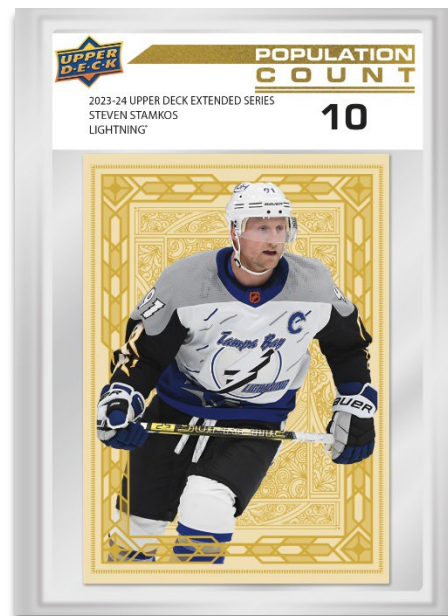

2023-24 HOCKEY EXTENDED SERIES

HOBBY

SPECIAL FORCES

A Classic MVP design returns with a checklist chock-full of star veterans and rookies.

This rare card is sure to be an awesome addition to any collection.