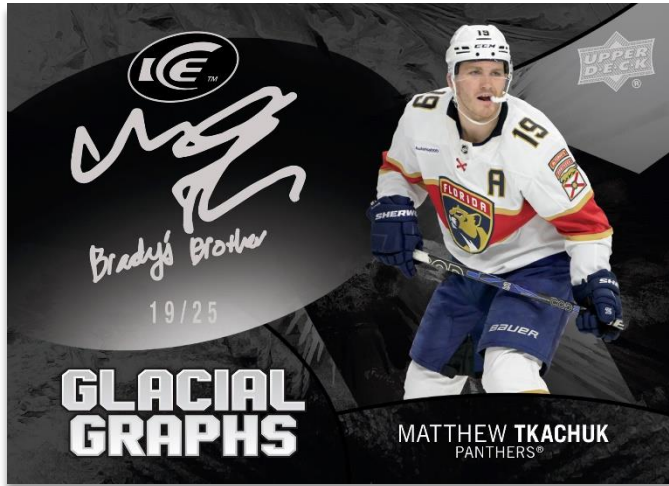

The 250-card base set consists of 100 veteran cards, 50 non-acetate rookie cards and 100 serially-#’d **Ice Premieres** acetate rookie cards.

- Every pack contains, on average, one (1) non-acetate rookie card and one (1) veteran or rookie Green parallel card.
- Collect up to nine (9) incredible parallels of the first 150 base set cards, highlighted by the Red Auto (#’d), Gold Patch/Gold Patch Auto (#’d), White Snowflake Auto and Black (#’d 1-of-1) parallels.
- The highly sought-after **Ice Premieres** acetate rookie cards - split into five serially-#’d tiers - make up the final 100 cards of the base set. There are also five (5) #’d parallels, including the coveted Gold (#’d) and Black (#’d 1-of-1) parallels. Every box contains, on average, two (2) Ice Premieres cards.
- Keep an eye out for #’d **Ice Premieres Auto** and **Ice Premieres Auto Patch** cards featuring the 50 best newcomers! Everyone will be on the hunt for 1-of-1 Black parallels of the Ice Premieres Auto Patch set!

Lucky collectors will pull #'d **Gold** and **Black** parallels. There are also #'d **Gold** and **Black** parallels of the minis!

SIGNATURE SWATCHES

Black Parallel

Signature Swatches cards will be a prized addition to any collection. Each card features an autograph alongside a game-worn jersey swatch while the #'d **Black** parallels see the jersey swatch replaced by a patch swatch.

Content is subject to change without further notice.
Card images are solely for the purpose of design display.

2023-24 HOCKEY

GLACIAL GRAPHS

Black Parallel

The stunning **Glacial Graphs** cards featuring autographs from young stars to legends of the game will be a hit with any type of collector. There are also #d **Black** parallels sporting silver ink autos and, in many cases, inscriptions!