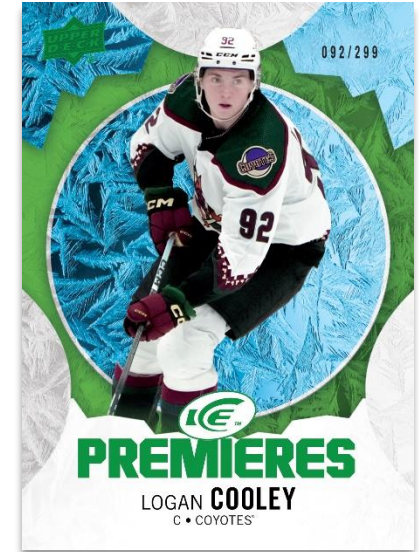

2023-24 HOCKEY

BASE SET ROOKIES
Gold Patch Auto Parallel

BASE SET
White Snowflake Auto Parallel

ICE PREMIERES
Green Parallel

The 2023-24 rookie class is shaping up to be a special one and **2023-24 Ice** boasts an abundance of rookie cards - including many hard-signed rookie cards!

The 250-card base set consists of 100 veteran cards, 50 non-acetate rookie cards and 100 serially-#’d **Ice Premieres** acetate rookie cards.

- Every pack contains, on average, one (1) non-acetate rookie card and one (1) veteran or rookie Green parallel card.
- Collect up to nine (9) incredible parallels of the first 150 base set cards, highlighted by the Red Auto (#’d), Gold Patch/Gold Patch Auto (#’d), White Snowflake Auto and Black (#’d 1-of-1) parallels.
- The highly sought-after **Ice Premieres** acetate rookie cards - split into five serially-#’d tiers - make up the final 100 cards of the base set. There are also five (5) #’d parallels, including the coveted Gold (#’d) and Black (#’d 1-of-1) parallels. Every box contains, on average, two (2) Ice Premieres cards.
- Keep an eye out for #’d **Ice Premieres Auto** and **Ice Premieres Auto Patch** cards featuring the 50 best newcomers! Everyone will be on the hunt for 1-of-1 Black parallels of the Ice Premieres Auto Patch set!