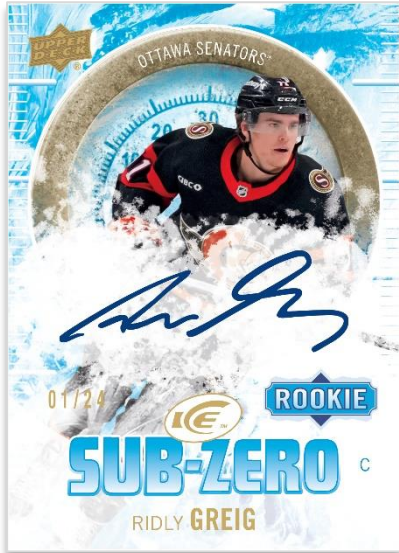

2023-24 HOCKEY

SUB ZERO ROOKIES

Gold Parallel

The **Sub Zero Stars**, **Sub Zero Rookies** (#'d) and **Sub Zero Rookies Variants** cards are back, along with a #'d **Gold** parallel of the Stars and non-variant Rookies. Collect one (1) of these cards per box, on average. The Variants were made for only five of the top rookies!

Look for **Blue Auto** parallels of the non-variant Rookies, as well as #'d **Green Auto** parallels of the variants.