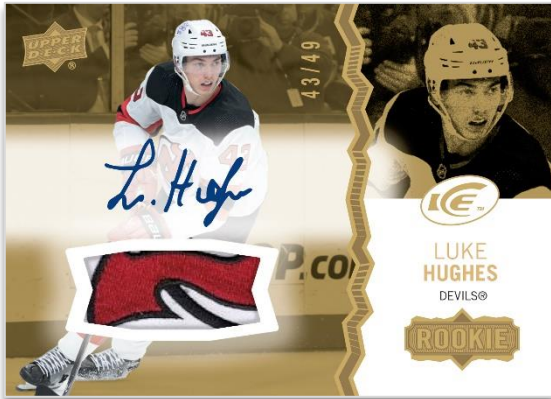

2023-24 HOCKEY

BASE SET ROOKIES
Gold Patch Auto Parallel

BASE SET
White Snowflake Auto Parallel

ICE PREMIERES
Green Parallel

The 2023-24 rookie class is shaping up to be a special one and **2023-24 Ice** boasts an abundance of rookie cards - including many hard-signed rookie cards!

The 250-card base set consists of 100 veteran cards, 50 non-acetate rookie cards and 100 serially-#’d **Ice Premieres** acetate rookie cards.

- Every pack contains, on average, one (1) non-acetate rookie card and one (1) veteran or rookie Green parallel card.
- Collect up to nine (9) incredible parallels of the first 150 base set cards, highlighted by the Red Auto (#’d), Gold Patch/Gold Patch Auto (#’d), White Snowflake Auto and Black (#’d 1-of-1) parallels.
- The highly sought-after **Ice Premieres** acetate rookie cards - split into five serially-#’d tiers - make up the final 100 cards of the base set. There are also five (5) #’d parallels, including the coveted Gold (#’d) and Black (#’d 1-of-1) parallels. Every box contains, on average, two (2) Ice Premieres cards.
- Keep an eye out for #’d **Ice Premieres Auto** and **Ice Premieres Auto Patch** cards featuring the 50 best newcomers! Everyone will be on the hunt for 1-of-1 Black parallels of the Ice Premieres Auto Patch set!