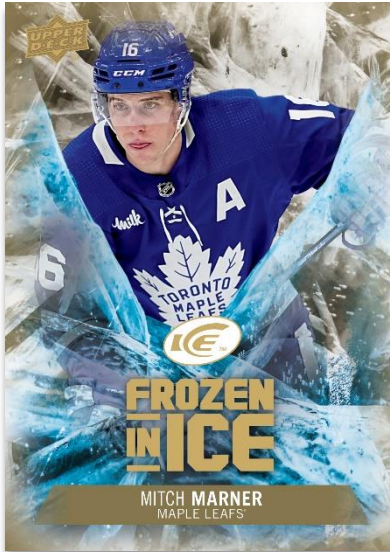

The 250-card base set consists of 100 veteran cards, 50 non-acetate rookie cards and 100 serially-#’d **Ice Premieres** acetate rookie cards.

- Every pack contains, on average, one (1) non-acetate rookie card and one (1) veteran or rookie Green parallel card.
- Collect up to nine (9) incredible parallels of the first 150 base set cards, highlighted by the Red Auto (#’d), Gold Patch/Gold Patch Auto (#’d), White Snowflake Auto and Black (#’d 1-of-1) parallels.
- The highly sought-after **Ice Premieres** acetate rookie cards - split into five serially-#’d tiers - make up the final 100 cards of the base set. There are also five (5) #’d parallels, including the coveted Gold (#’d) and Black (#’d 1-of-1) parallels. Every box contains, on average, two (2) Ice Premieres cards.
- Keep an eye out for #’d **Ice Premieres Auto** and **Ice Premieres Auto Patch** cards featuring the 50 best newcomers! Everyone will be on the hunt for 1-of-1 Black parallels of the Ice Premieres Auto Patch set!

Content is subject to change without further notice.
Card images are solely for the purpose of design display.

2023-24 HOCKEY

SUB ZERO ROOKIES

Gold Parallel

The **Sub Zero Stars**, **Sub Zero Rookies** (#'d) and **Sub Zero Rookies Variants** cards are back, along with a #'d **Gold** parallel of the Stars and non-variant Rookies. Collect one (1) of these cards per box, on average. The Variants were made for only five of the top rookies!

Look for **Blue Auto** parallels of the non-variant Rookies, as well as #'d **Green Auto** parallels of the variants.

FROZEN IN ICE

Gold Parallel

The popular **Frozen in Ice** rip-card insert returns! The checklist is comprised of stars, superstars and top rookies, and each card hosts an **Ice Premieres Mini** rookie acetate card.