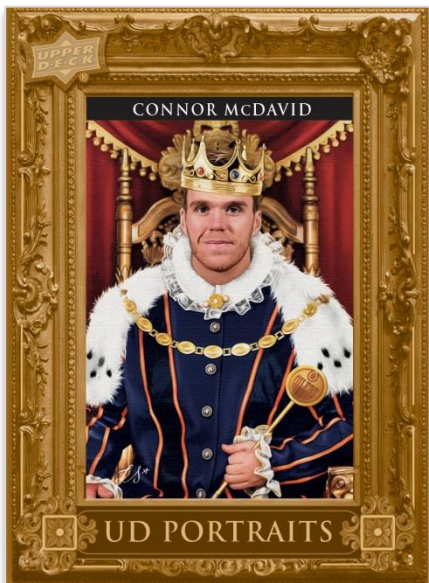

2023-24 HOCKEY SERIES ONE

HOBBY

UD PORTRAITS

Regular