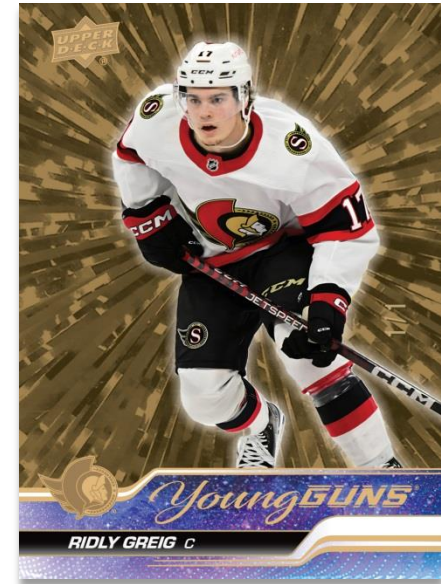

Content is subject to change without further notice.
Card images are solely for the purpose of design display.

2023-24 HOCKEY SERIES ONE

HOBBY

BASE SET
Outburst Silver Parallel

YOUNG GUNS®
Regular

YOUNG GUNS®
Outburst Gold Parallel

Series 1 sports the first 250 cards of the 2023-24 Upper Deck base set. Annually, the Upper Deck base set is the most widely-collected base set in hockey. The set includes 198 veteran cards, 49 **Young Guns®** cards (the most anticipated rookie cards of the season!) and three checklist cards. As noted above, we've expanded the parallel lineup. Here are the new parallels:

[Outburst Silver](#) | [Deluxe \(#'d\)](#) | [Outburst Red \(low-#'d\)](#) | [Outburst Gold \(#'d 1-of-1\)](#)

The returning & ever-popular [Exclusives](#) (#'d), [High Gloss](#) (low-#'d) and [Clear Cut](#) (**Hobby-exclusive**) parallels round out the impressive lineup that gives collectors a great deal of desirable cards to chase. Are you ready to hunt for 1-of-1 Young Guns® cards?!