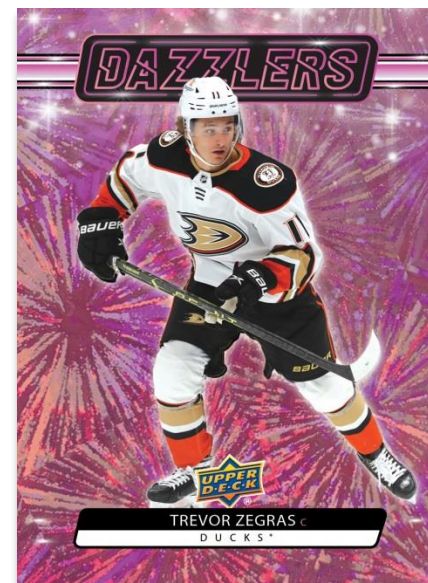

[Outburst Silver](#) | [Deluxe \(#'d\)](#) | [Outburst Red \(low-#'d\)](#) | [Outburst Gold \(#'d 1-of-1\)](#)

The returning & ever-popular [Exclusives](#) (#'d), [High Gloss](#) (low-#'d) and [Clear Cut](#) (**Hobby-exclusive**) parallels round out the impressive lineup that gives collectors a great deal of desirable cards to chase. Are you ready to hunt for 1-of-1 Young Guns® cards?!

Content is subject to change without further notice.
Card images are solely for the purpose of design display.

2023-24 HOCKEY SERIES ONE

HOBBY

UD PORTRAITS

Regular

HONOR ROLL®

Gold Parallel

DAZZLERS

Pink

Fans and collectors alike will be blown away by the **UD Portraits** cards! The latest version of this classic insert portrays star veterans and rookies like you've never seen them before! No two portraits are the same.