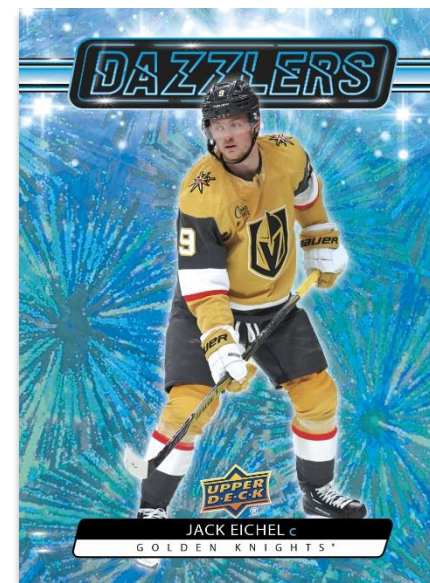

Outburst | Deluxe (#'d) | Outburst Red (#'d) | Outburst Gold (#'d 1-of-1)

The returning & ever-popular Exclusives (#'d), High Gloss (#'d) and Clear Cut (**Hobby exclusive**) parallels round out the impressive lineup that gives collectors a great deal of desirable cards to chase. Get ready to hunt for 1-of-1 Young Guns® cards!

Content is subject to change without further notice.
Card images are solely for the purpose of design display.

2023-24 HOCKEY SERIES TWO

HOBBY

UD PORTRAITS

Red Frame Parallel

HONOR ROLL®

Base

DAZZLERS

Blue

Fans and collectors alike will be blown away by the **UD Portraits** cards! The 2023-24 version of this classic insert portrays star veterans and rookies like you've never seen them before! No two portraits are the same. Collect at least one (1) card per box, on average, and keep an eye out for Silver Frame (#'d) and Red Frame (#'d) parallels, as well as printing plates. Series Two hosts the final 30 cards of the 2023-24 UD Portraits set!