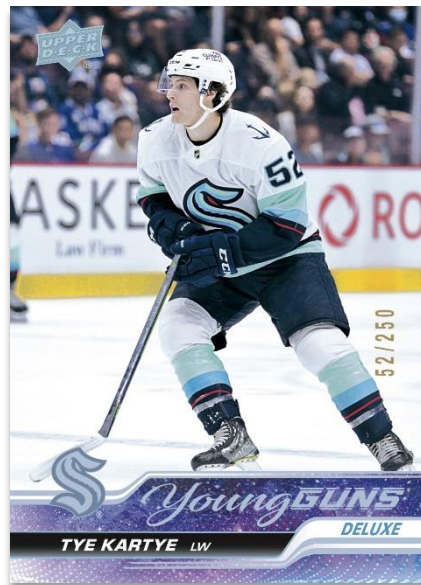

Content is subject to change without further notice.
Card images are solely for the purpose of design display.

2023-24 HOCKEY SERIES TWO

HOBBY

BASE SET
Outburst Red Parallel

YOUNG GUNS®
Deluxe Parallel

UD CANVAS®
Black & White Parallel

Series Two sports the next 250 cards (251-500) of the 2023-24 Upper Deck **base set**. Annually, the Upper Deck base set is the most widely-collected base set in hockey. The set includes 49 Young Guns® cards - the most anticipated rookie cards of the season! As noted previously, we expanded the parallel lineup. Here are the new parallels:

Outburst | Deluxe (#'d) | Outburst Red (#'d) | Outburst Gold (#'d 1-of-1)

The returning & ever-popular Exclusives (#'d), High Gloss (#'d) and Clear Cut (**Hobby exclusive**) parallels round out the impressive lineup that gives collectors a great deal of desirable cards to chase. Get ready to hunt for 1-of-1 Young Guns® cards!