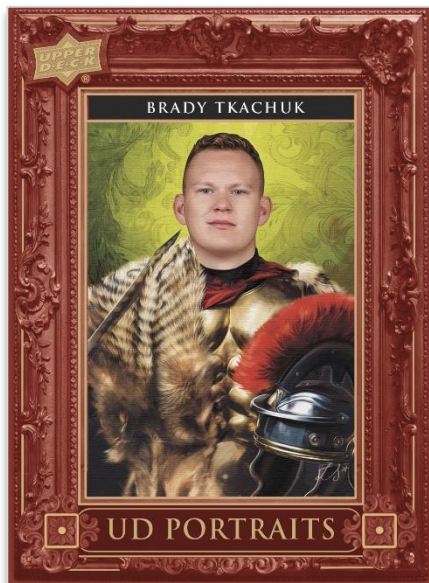

Outburst | Deluxe (#'d) | Outburst Red (#'d) | Outburst Gold (#'d 1-of-1)

The returning & ever-popular Exclusives (#'d), High Gloss (#'d) and Clear Cut (**Hobby exclusive**) parallels round out the impressive lineup that gives collectors a great deal of desirable cards to chase. Get ready to hunt for 1-of-1 Young Guns® cards!

UD Canvas®, a longtime favorite amongst collectors, features a collection of the top stars, the best of the **Young Guns®** and, in Series Two only, short-printed **Retired** and **Program of Excellence** (rookies that have played for Team Canada) subsets. Series Two contains the next 150 cards (C121 – C270) of the 2023-24 set. Collect four (4) cards per box, on average, and keep an eye out **Hobby-exclusive** Black & White parallels as well as the printing plates from all 150 cards.

Content is subject to change without further notice.
Card images are solely for the purpose of design display.

2023-24 HOCKEY SERIES TWO

HOBBY

UD PORTRAITS

Red Frame Parallel

HONOR ROLL®

Base

DAZZLERS