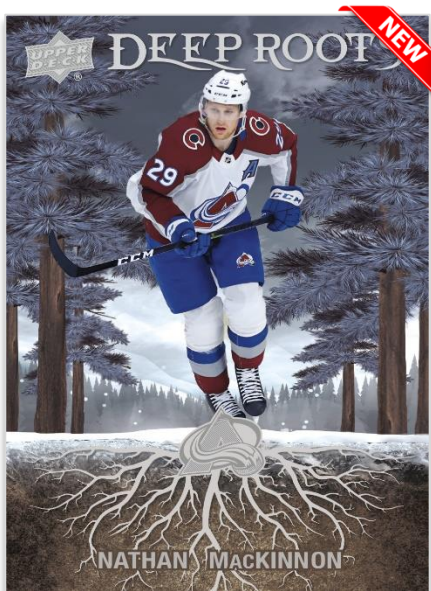

The popular **Honor Roll®** and **Dazzlers** inserts are back! Both are intra-series sets, but the Honor Roll® set ends in Series Two, so be sure to complete your 2023-24 set!

In Series One, the checklist for both consisted of only star veterans, but for Series Two, the Honor Roll® checklist is comprised solely of rookies while the Dazzlers checklist features more star veterans with some rookies sprinkled in.

Look for Silver (#'d) and Gold (#'d) parallels of the Honor Roll® cards, as well as printing plates, and both Blue and Pink versions of the Dazzlers set (as well as printing plates)!

Each box will contain, on average, one (1) Blue Dazzlers card.

Content is subject to change without further notice.
Card images are solely for the purpose of design display.

2023-24 HOCKEY SERIES TWO

HOBBY

DEEP ROOTS

Base

ECLIPTIC

Gold Sparkle Parallel

MONSTER SEASON