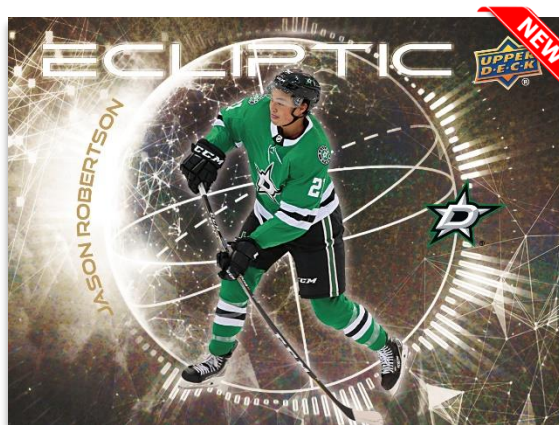

Content is subject to change without further notice.
Card images are solely for the purpose of design display.

2023-24 HOCKEY SERIES TWO

HOBBY

DEEP ROOTS

Base

ECLIPTIC

Gold Sparkle Parallel

MONSTER SEASON