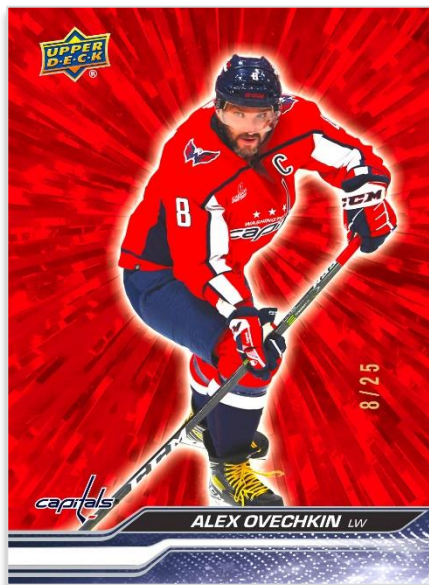

2023-24 HOCKEY SERIES TWO

HOBBY

BASE SET
Outburst Red Parallel