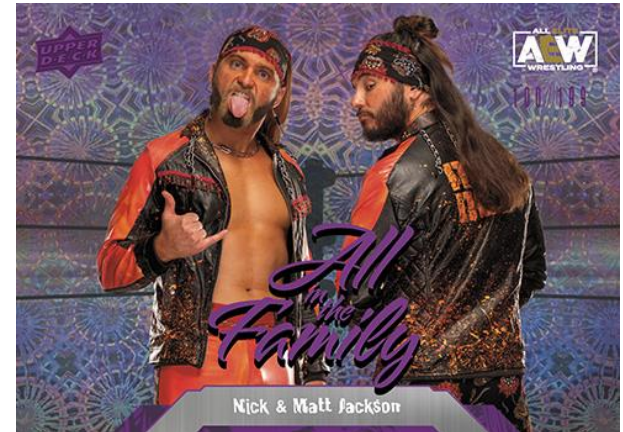

2023 AEW

BASE SET WRESTLERS

Gold Auto Parallel

BASE SET TAG TEAMS

Red Mat Parallel

BASE SET ALL IN THE FAMILY

Purple Pyro Parallel

The 2023 edition includes a 100-card base set consisting of four subsets - Wrestlers (1-70), Tag Teams (71-80), Crew (81-92) and the all-new All in the Family (93-100). Each card in the All in the Family subset features AEW members who are related to each other.

The parallel lineup is deep and full of chase cards! Collect up to 11 parallels of the complete base set and six (6) parallels of the first 92 cards, including the coveted 1-of-1 Black (complete) and Gold Auto (first 92) parallels. Also keep an eye out for some low-#’d memorabilia parallels of the first 92 cards as well as printing plates (with autographs!) from the complete set!

Collect, on average, five (5) Pyro parallels and one (1) AEW Rampage parallel from every box!

Content is subject to change without further notice.
Card images are solely for the purpose of design display.