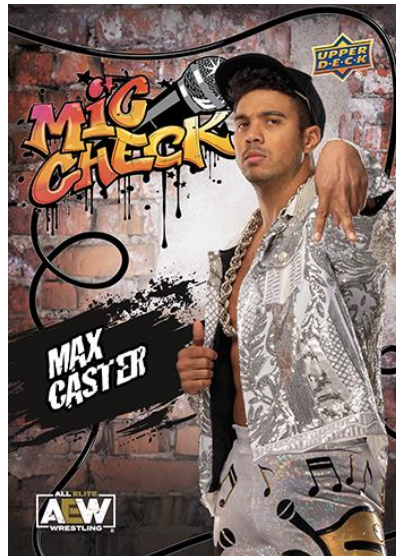

NEW INSERT!

MIC CHECK

Regular

Mic Check features 20 of AEW's best behind the microphone. These fan-favorite wrestlers are adept at getting the crowd hyped up. Collect both the regular set and the #d Silver Foil parallel.