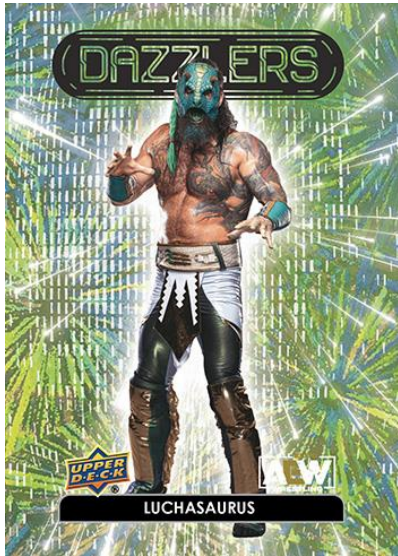

NEW INSERT!

DAZZLERS

Green Parallel

Fans and collectors alike will be buzzing about the stunning **Dazzlers** insert featuring all of the biggest names on the AEW roster. Collect both the Blue set and the rarer Green set.

Look for four (4) Dazzlers cards per box, on average.