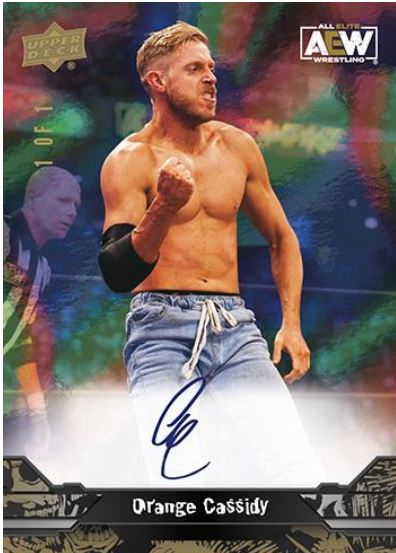

2023 AEW

BASE SET WRESTLERS

Gold Auto Parallel

BASE SET TAG TEAMS

Red Mat Parallel

BASE SET ALL IN THE FAMILY

Purple Pyro Parallel

The 2023 edition includes a 100-card base set consisting of four subsets - Wrestlers (1-70), Tag Teams (71-80), Crew (81-92) and the all-new All in the Family (93-100). Each card in the All in the Family subset features AEW members who are related to each other.

The parallel lineup is deep and full of chase cards! Collect up to 11 parallels of the complete base set and six (6) parallels of the first 92 cards, including the coveted 1-of-1 Black (complete) and Gold Auto (first 92) parallels. Also keep an eye out for some low-#’d memorabilia parallels of the first 92 cards as well as printing plates (with autographs!) from the complete set!