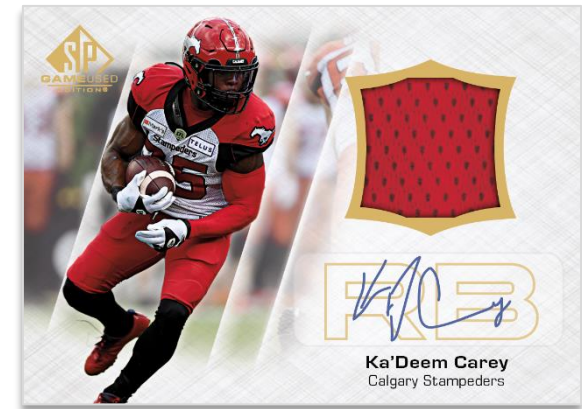

HOBBY

2023

ASP
GAMEUSED
EDITION®

Product depicted for demonstration purposes only and is subject to change without further notice. © 2023 UDC, 5830 El Camino Real, Carlsbad, CA 92008. All rights reserved. All CFL/LCF and GREY CUP/COUPE GREY marks and logos as depicted herein are registered trademarks and copyrighted works of the Canadian Football League and the respective Canadian Football League teams. ©CFL. The CFLPA logo and all player images, likenesses, attributes, and statistics as depicted herein are trademarks and copyrighted works of the Canadian Football League Players Association. ©2023 CFLPA. www.upperdeckstore.com

2023

CFL Jerseys

CFL Autographs

CFL Auto Jerseys

The 2023 edition of CFL SP Game Used is loaded with hits! Every card in this product features an autograph, memorabilia -- or both!

ALL MEMORABILIA IS GAME-WORN!