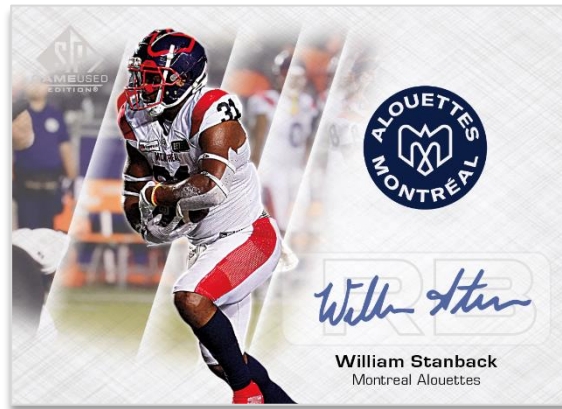

2023

CFL Jerseys

CFL Autographs

CFL Auto Jerseys

The 2023 edition of CFL SP Game Used is loaded with hits! Every card in this product features an autograph, memorabilia -- or both!

ALL MEMORABILIA IS GAME-WORN!