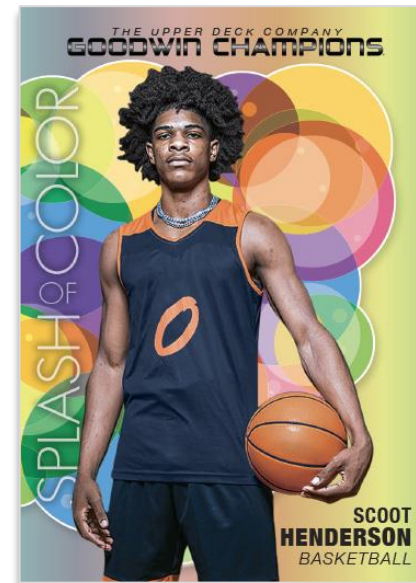

### EXQUISITE COLLECTION AUTOGRAPHS

Regular

Introducing the 2023 Goodwin Champions® **Exquisite Collection™!** This set features an impressive array of rookies, vets and legends. Collectors can find autograph and memorabilia cards, including the **Rookie Auto Patch Gold Spectrum Parallel!**

### YOUNG GUNS®

Regular

One of Upper Deck's most anticipated rookie cards of the year will appear in Goodwin Champions® for the first time! In addition, collect the highly sought-after **Exclusives** (#'d to 100), **High Gloss** (#'d to 10), and **Clear Cut** parallels.

### DIAMOND RELIC VETERANS

Double Diamond Regular

Collect coveted **Diamond Relic Veteran & Rookie** cards! Each card in this set boasts one to four diamond relics. The more accomplished the player or personality, the more diamond relics the card will feature. Additionally, every card in the set is #'d to 99 or less including the highly-sought after **Black 1-of-1's!**