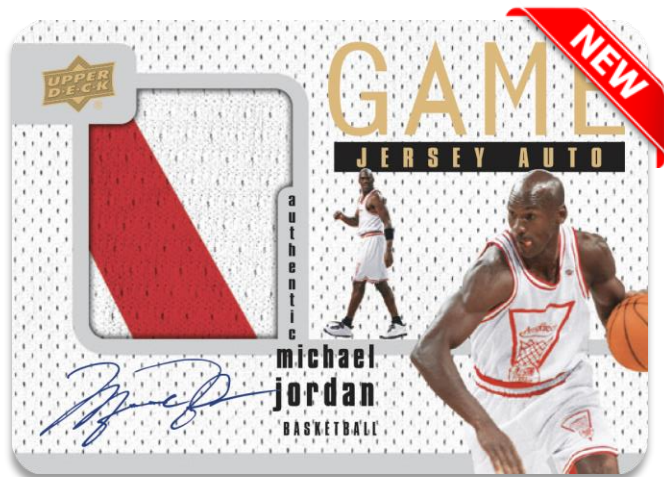

GOODWIN CHAMPIONS

HOBBY

UD GAME JERSEY

Autograph Parallel

A unique insert set inspired by the classic 1997-98 Upper Deck Basketball Game Jersey design. The checklist is highlighted by some of the top athletes on the planet! Be on the look-out for the highly sought-after **Michael Jordan Game Jersey** card featuring event worn memorabilia from the 1994 Charity All-Star Game. Also, keep an eye out for rare **Game Jersey Autograph** cards!