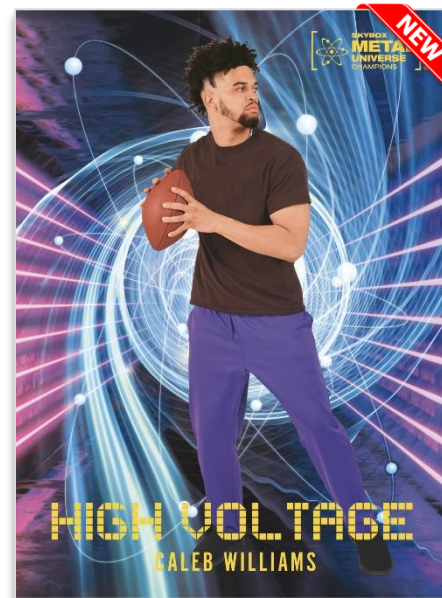

BASE SET
Regular

ALL-MILLENNIUM
Auto Parallel

FRESH FOUNDATION
Blue PMG Parallel

The base set consists of 100 regular cards - each sporting a unique background design provided by the team that created the original 1997-98 Metal Universe set - and 50 high-series **All-Millennium** cards (a new name and design for the high-series subset).

The parallel lineup is deep and full of chase cards, highlighted by the coveted Silver Auto, Gold Auto (low-#’d) and serially-#’d **Precious Metal Gems (PMG)** parallels: Red, Blue, Green and Gold (#’d 1-of-1). Additionally, there are two **all-new** & serially-#’d Light FX parallels: Pink FX and Orange FX!

The checklist for this popular insert features only top prospects and young stars. This set also boasts a new design and the same parallel lineup as the base set!

DARK MATTER

E-X
Regular

GOLD UNIVERSE

HIGH VOLTAGE

E-X

These brightly-colored cards with a PETG back, a die-cut Rainbow Foil top sheet and a popped-out prospect or legend are sure to be a hit! Collect one (1) per box, on average, and keep an eye out for low-#’d Essential Credentials Then and Essential Credentials Now parallels.