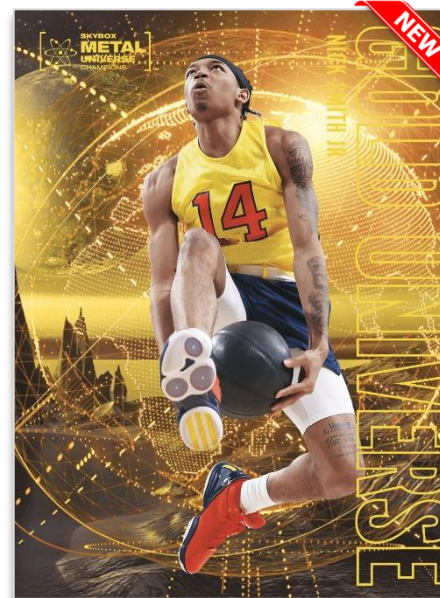

BASE SET
Regular

ALL-MILLENNIUM
Auto Parallel

FRESH FOUNDATION
Blue PMG Parallel

The base set consists of 100 regular cards - each sporting a unique background design provided by the team that created the original 1997-98 Metal Universe set - and 50 high-series **All-Millennium** cards (a new name and design for the high-series subset).

The parallel lineup is deep and full of chase cards, highlighted by the coveted Silver Auto, Gold Auto (low-#’d) and serially-#’d **Precious Metal Gems (PMG)** parallels: Red, Blue, Green and Gold (#’d 1-of-1). Additionally, there are two **all-new** & serially-#’d Light FX parallels: Pink FX and Orange FX!

The checklist for this popular insert features only top prospects and young stars. This set also boasts a new design and the same parallel lineup as the base set!

DARK MATTER

E-X
Regular

GOLD UNIVERSE

HIGH VOLTAGE