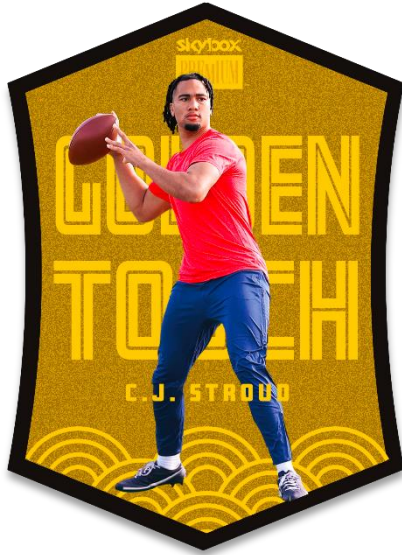

GOLDEN TOUCH

This case hit returns after a successful 2022 debut. It is a revamped version of a classic insert that features a perimeter die-cut and a best-of-the-best checklist.