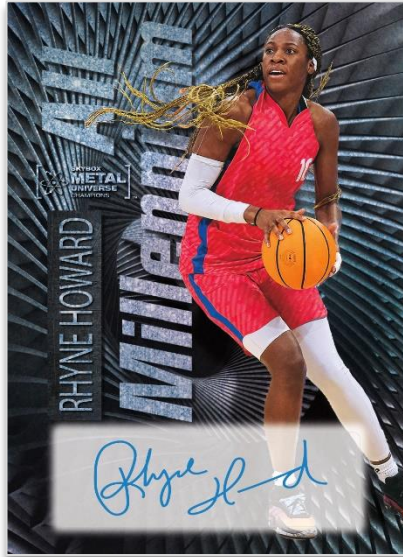

2023
HOBBY

SKYBOX
METAL
UNIVERSE
CHAMPIONS

TM

SKYBOX[®]

Creative by:

arena
design

Product depicted for demonstration purposes only and is subject to change without further notice. © 2023 UDC. 5830 El Camino Real, Carlsbad, CA 92008. All rights reserved.

BASE SET
Regular

ALL-MILLENNIUM
Auto Parallel

FRESH FOUNDATION
Blue PMG Parallel

The base set consists of 100 regular cards - each sporting a unique background design provided by the team that created the original 1997-98 Metal Universe set - and 50 high-series **All-Millennium** cards (a new name and design for the high-series subset).

The parallel lineup is deep and full of chase cards, highlighted by the coveted Silver Auto, Gold Auto (low-#’d) and serially-#’d **Precious Metal Gems (PMG)** parallels: Red, Blue, Green and Gold (#’d 1-of-1). Additionally, there are two **all-new** & serially-#’d Light FX parallels: Pink FX and Orange FX!

E-X

These brightly-colored cards with a PETG back, a die-cut Rainbow Foil top sheet and a popped-out prospect or legend are sure to be a hit! Collect one (1) per box, on average, and keep an eye out for low-#’d Essential Credentials Then and Essential Credentials Now parallels.