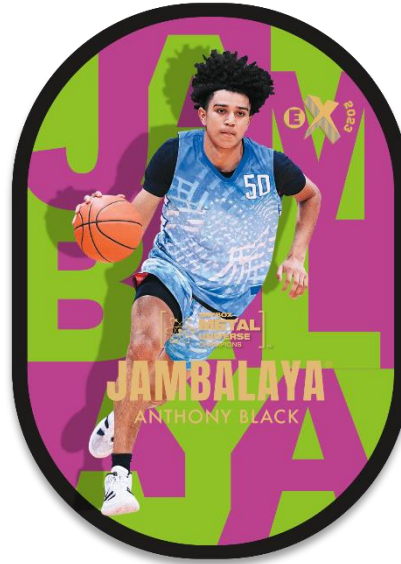

JAMBALAYA

These iconic cards sport a spectacular new design and the best-of-the-best athletes.

CONFIGURATION

7 Cards per Pack - 15 Packs per Box

BOX BREAK (on average)

1. 3
     Gold Universe and/or High Voltage Cards
   - 3
     Retro 1998-99 Metal Universe Variant Cards
   - 3
     Skybox Premium Cards
   - 3
     Z-Force Cards
   - 1
     E-X Card
   - **At Least 1**
     #’d Card
2. *All #’d to 150 or less; includes PMG’s and Skybox Premium Parallels*