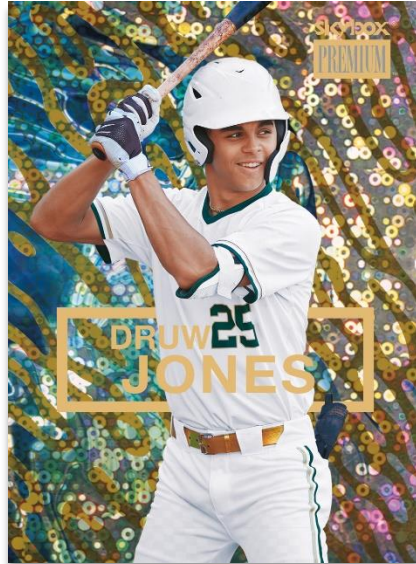

BASE SET
Regular

ALL-MILLENNIUM
Auto Parallel

FRESH FOUNDATION
Blue PMG Parallel

The base set consists of 100 regular cards - each sporting a unique background design provided by the team that created the original 1997-98 Metal Universe set - and 50 high-series **All-Millennium** cards (a new name and design for the high-series subset).

The parallel lineup is deep and full of chase cards, highlighted by the coveted Silver Auto, Gold Auto (low-#’d) and serially-#’d **Precious Metal Gems (PMG)** parallels: Red, Blue, Green and Gold (#’d 1-of-1). Additionally, there are two **all-new** & serially-#’d Light FX parallels: Pink FX and Orange FX!

E-X

These brightly-colored cards with a PETG back, a die-cut Rainbow Foil top sheet and a popped-out prospect or legend are sure to be a hit! Collect one (1) per box, on average, and keep an eye out for low-#’d Essential Credentials Then and Essential Credentials Now parallels.

GOLD UNIVERSE & HIGH VOLTAGE

Printed on pattern rainbow foilboard, both of these beautiful new sets feature several of the biggest names in the product.

Collect at least one (1) card from each set per box, on average.