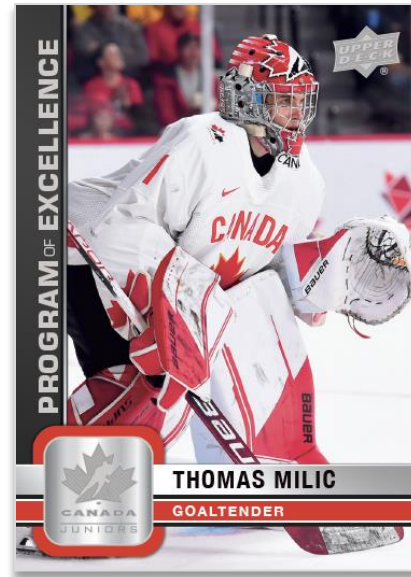

2023
Team Canada Juniors
 Including Team Canada Women

BASE SET
 Auto Patch Parallel (Tier 1)

PRIDE OF THE PROGRAM
 Auto Patch Parallel

BASE SET
 Black Signatures Parallel

PROGRAM OF EXCELLENCE
 Regular

The 150-card base set consists of three subsets: