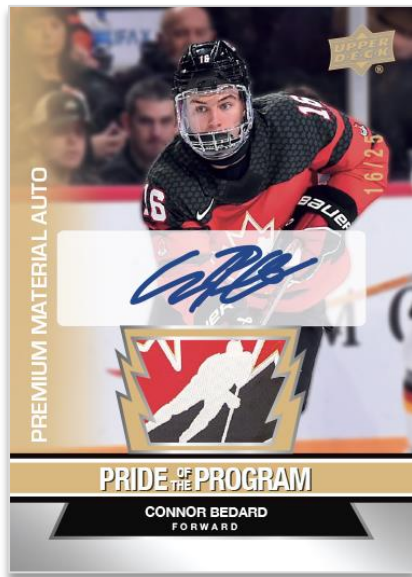

HOBBY

Team Canada Juniors

Including Team Canada Women

Product depicted for demonstration purposes only and is subject to change without further notice. © 2023 UDC. 5830 El Camino Real, Carlsbad, CA 92008. All rights reserved.
The stylized maple leaf with the hockey player and uniform design are trademarks of Hockey Canada. © 2023 Hockey Canada. All rights reserved.

2023
Team Canada Juniors
 Including Team Canada Women

BASE SET
 Auto Patch Parallel (Tier 1)

PRIDE OF THE PROGRAM
 Auto Patch Parallel

BASE SET
 Black Signatures Parallel

PROGRAM OF EXCELLENCE
 Regular

The 150-card base set consists of three subsets: