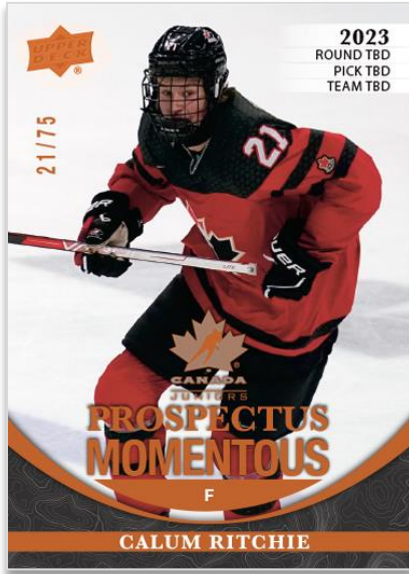

2023
Team Canada Juniors
Including Team Canada Women

PROSPECTUS MOMENTOUS
Electric Orange Parallel

The popular **Prospectus Momentous** insert is back! This set features top junior players that have been drafted or expect to be drafted within the next couple years.

There are several colorful and serially-#’d parallels, highlighted by the low-#’d Electric Gold, Electric Orange, Electric Pink & Black Auto parallels!