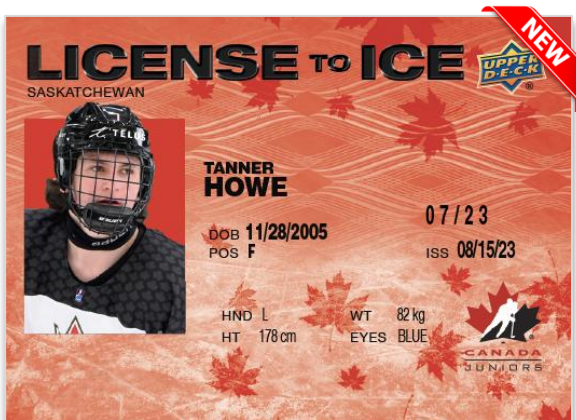

2023
Team Canada Juniors
Including Team Canada Women

LICENSE TO ICE
Red Parallel